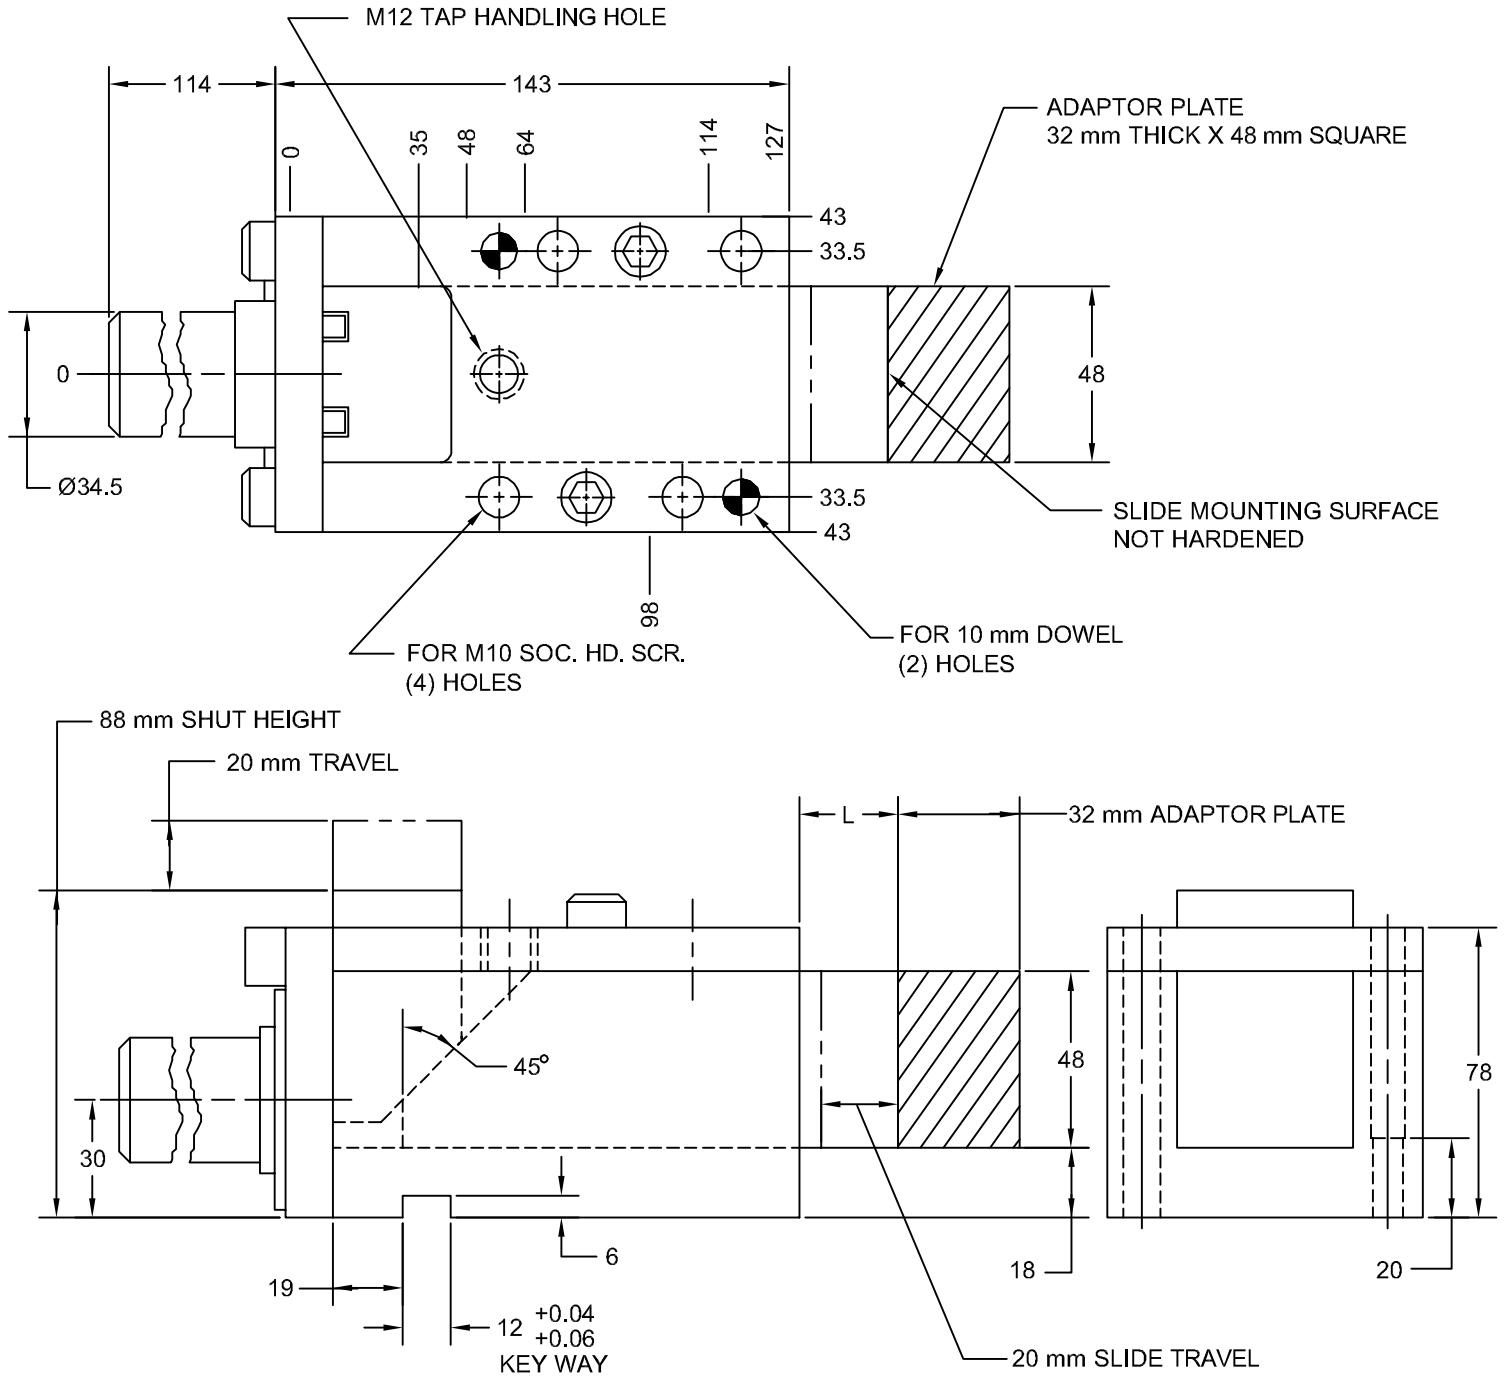

JOLICO J-B TOOL

PRINTED COPY IS UNCONTROLLED

BOX CAM SLIDE UNIT

CAM UNIT IS SUPPLIED WITH:
 (4) M10 X 100 mm LG. SOC. HD. SCR.
 (2) Ø10 X 40 mm LONG PULL DOWEL
 (1) 12 X 12 X 50 mm LONG KEY
 (1) 32 mm THICK X 48 mm SQUARE ADAPTOR PLATE

JOLICO NUMBER	FORD PART NUMBER	L
J - 669801	WDX7 - 80 - 6101	6
J - 669801 - L	WDX7 - 80 - 6102	26

NOTE:
 FOR CAM SLIDE UNIT WITHOUT THE ADAPTOR PLATE ADD THE SUFFIX (N) TO THE END OF THE ORDERING NUMBER.