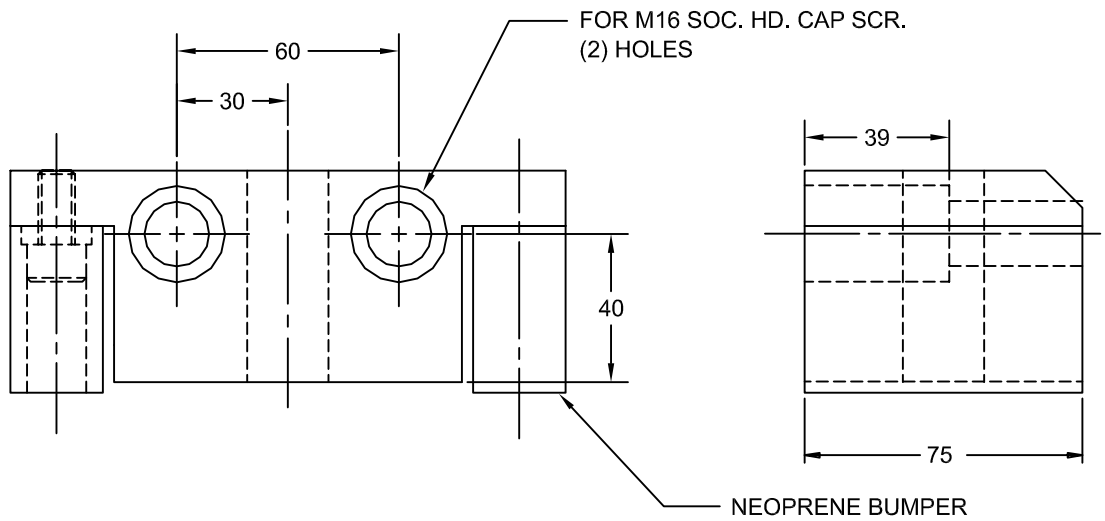

## CAM RETURN CUSHION AND STOP

FOR HOME POSITION BLOCK  
SEE PAGE FF-32

JOLICO NUMBER	FORD PART NUMBER
J - 228729	WDX7 - 80 - 23150