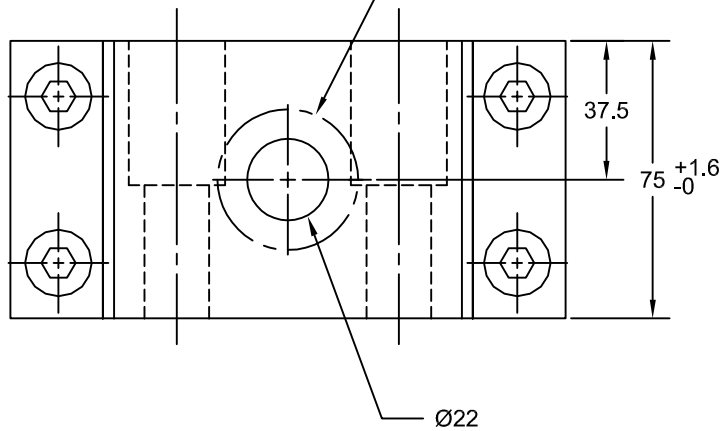

## CAM RETURN CUSHION AND STOP

FOR HOME POSITION BLOCK  
SEE PAGE FF-32

JOLICO NUMBER	FORD PART NUMBER
J - 228729	WDX7 - 80 - 23150