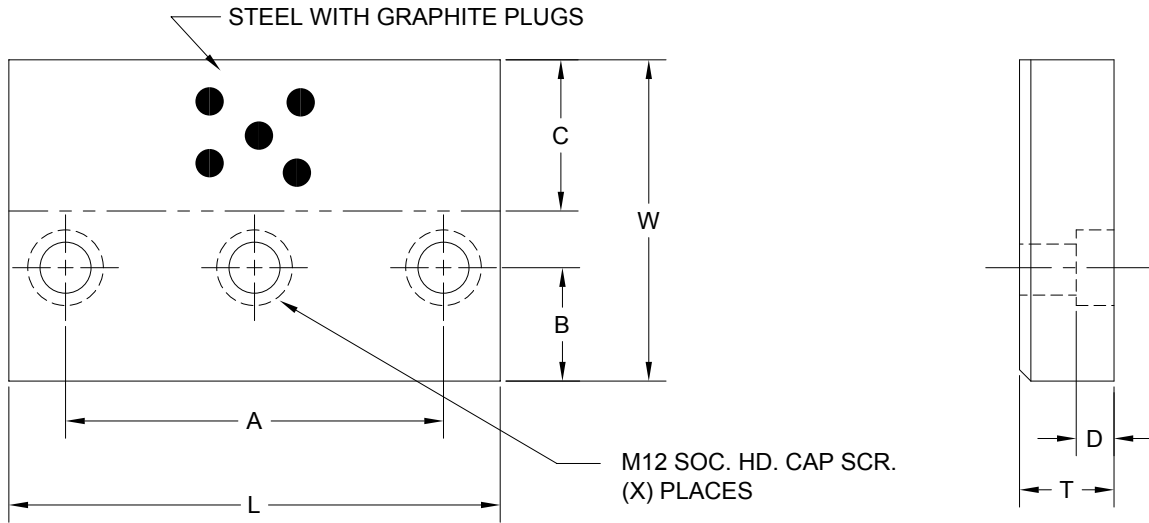

JOLICO J-B TOOL

PRINTED COPY IS UNCONTROLLED

ROTARY CAM END STOP

JOLICO NUMBER	FORD PART NUMBER	L	W	T	A	B	C	D	(X) SCREWS
J - 442350	WDX7 - 88 - 0625080100	100	80	25	70	20	45	10	2
J - 442351	WDX7 - 88 - 0625085130	130	85	25	100	30	40	10	3
J - 442340	WDX7 - 88 - 0625100125	125	100	30	95	15	70	15	3