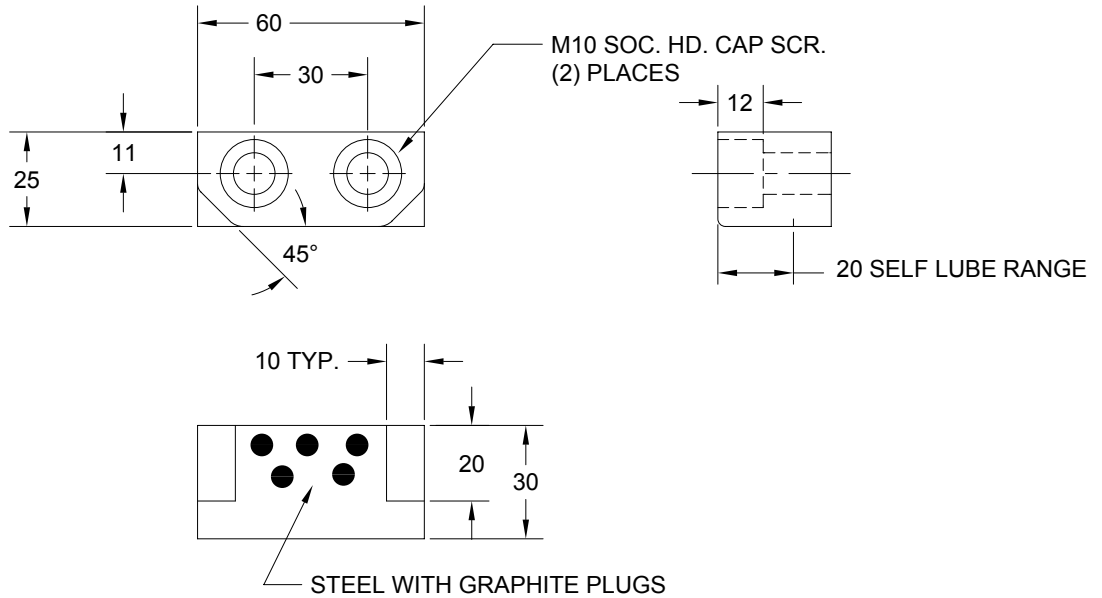

## ROTARY CAM INTERNAL STOP

JOLICO NUMBER	FORD PART NUMBER
J - 442370	WDX7 - 88 - 092530060