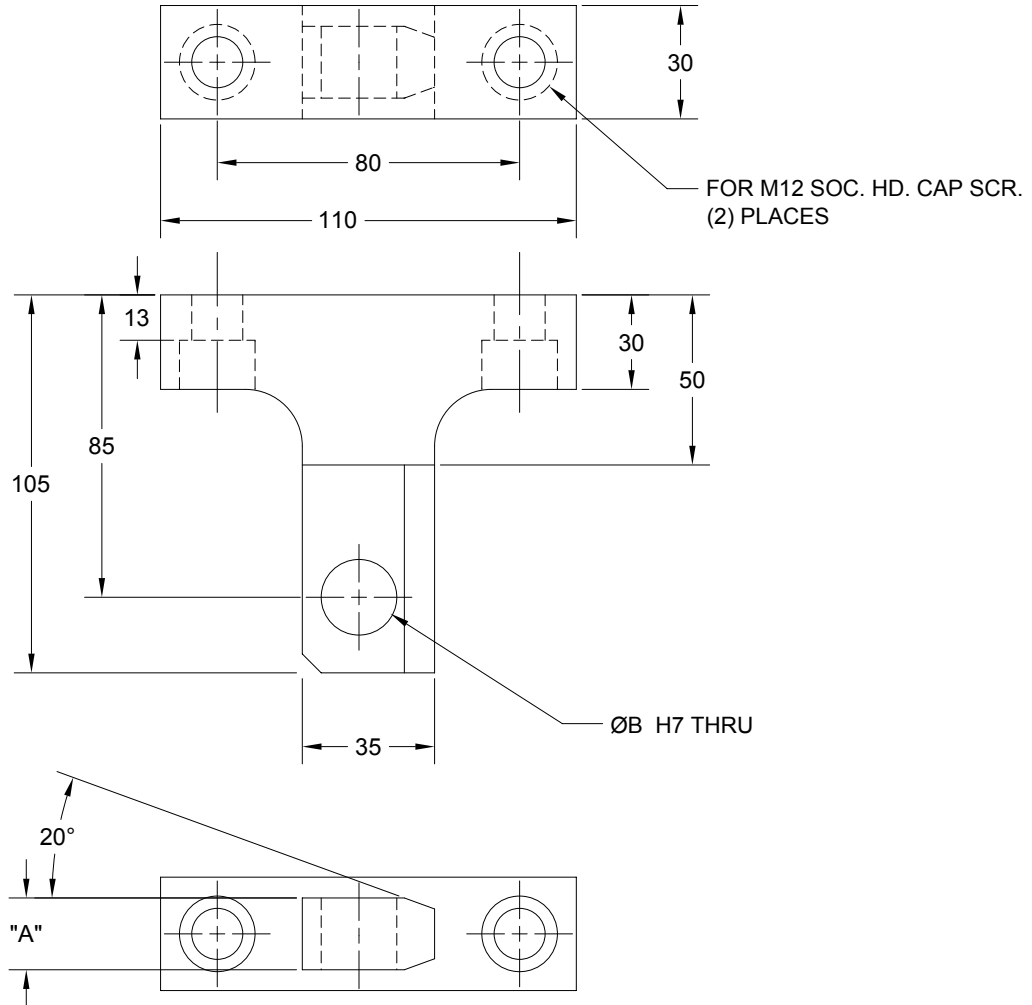

JOLICO J-B TOOL

ROTARY CAM AIR CYLINDER BRACKET

PRINTED COPY IS
UNCONTROLLED

JOLICO NUMBER	FORD PART NUMBER	A	ØB	USE WITH AIR CYL. BORE SIZE	USE WITH AIR CYL. CLEVIS BRACKET
J - 221256	WDX7 - 88 - 133016	15	16	Ø50 / 63	J - 999286
J - 221257	WDX7 - 88 - 133020	19	20	Ø80 / 100	J - 999285