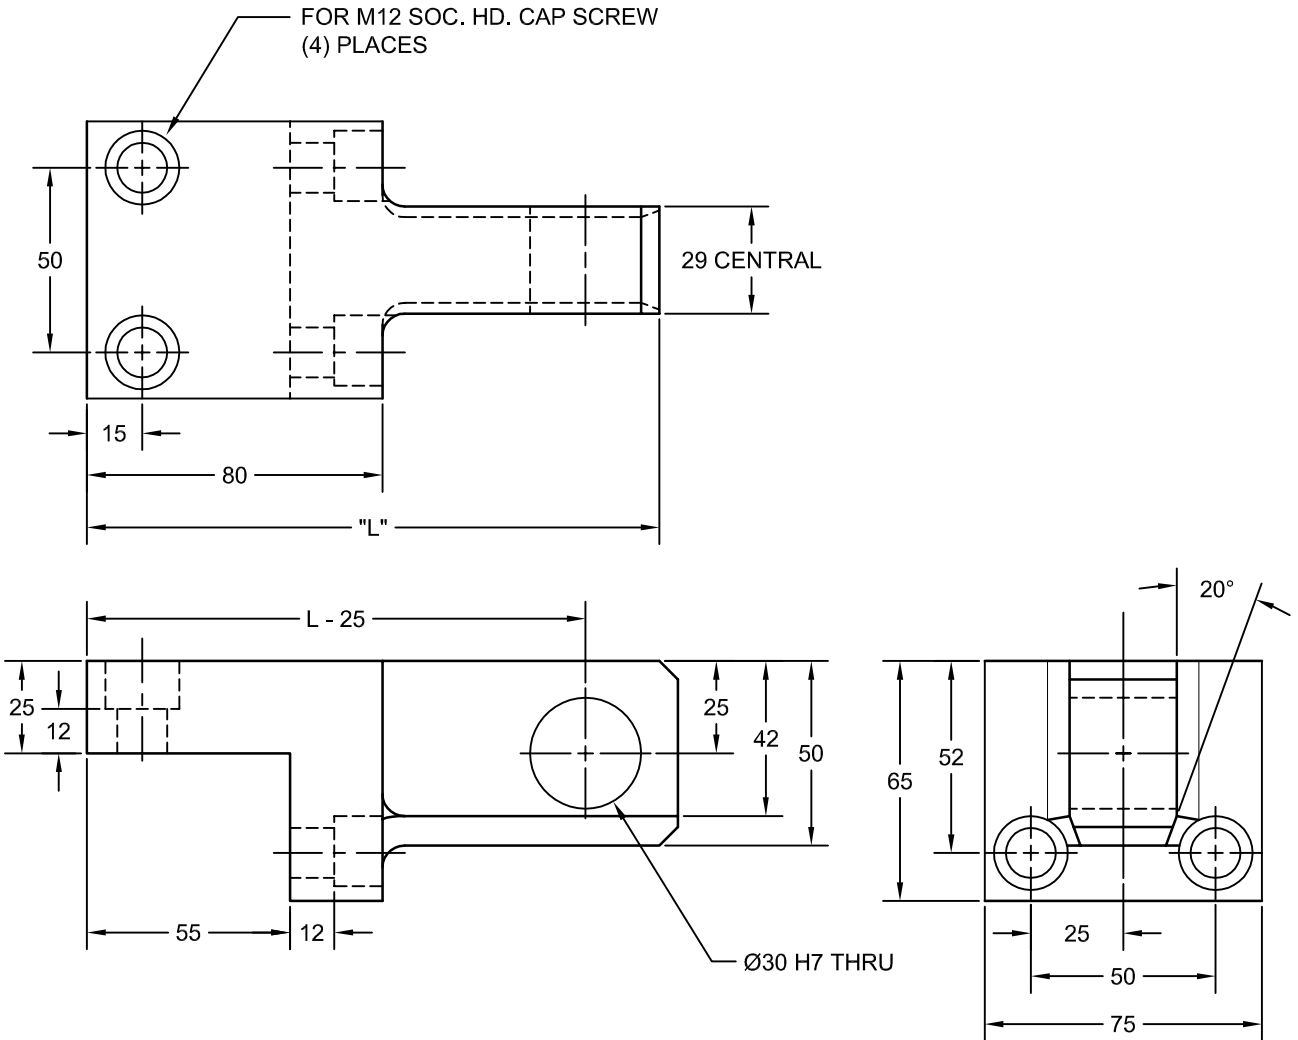

## ROTARY CAM AIR CYLINDER BRACKET

USE WITH AIR CYLINDERS 125 DIA. BORE

JOLICO NUMBER	FORD PART NUMBER	L	USE WITH AIR CYL. CLEVIS BRACKET
J - 221252	WDX7 - 88 - 15125155	155	J - 999284-RP
J - 221253	WDX7 - 88 - 15125170	170	
J - 221254	WDX7 - 88 - 15125185	185	
J - 221255	WDX7 - 88 - 15125200	200	