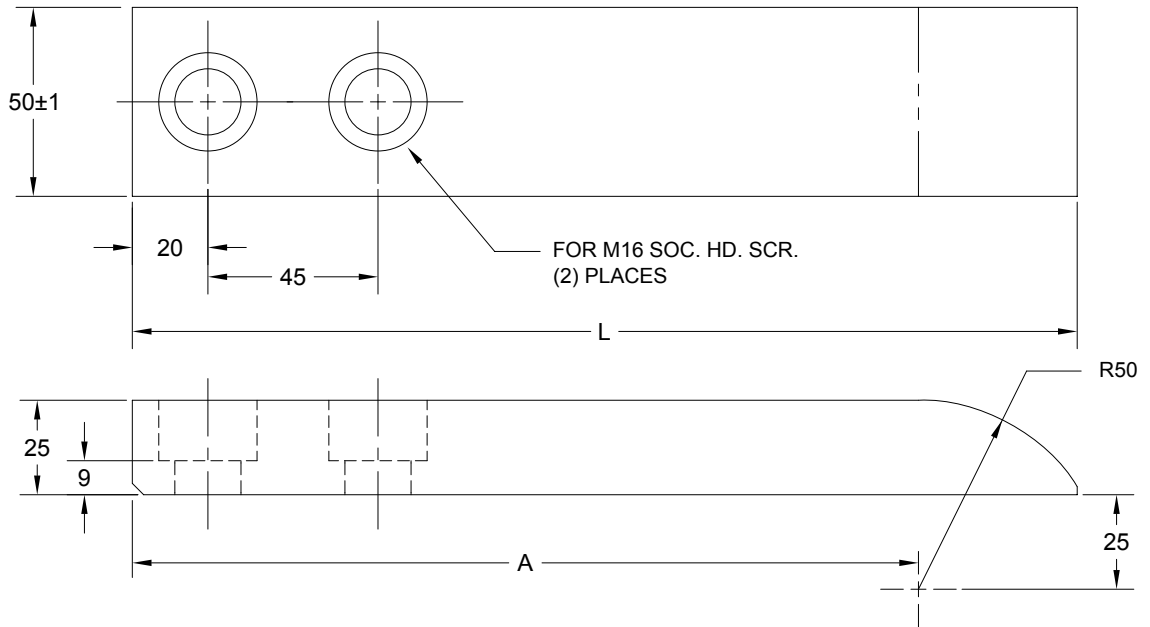

## ROTARY CAM POSITIVE RETURN AND POSITIVE RETURN PLATE

### ROTARY CAM POSITIVE RETURN

JOLICO NUMBER	FORD PART NUMBER
J - 442365	WDX7 - 88 - 182055085

### POSITIVE RETURN PLATE

ORDERING EXAMPLE  
J - 442375 L 250 A 208

JOLICO NUMBER	FORD PART NUMBER
J - 442375	WDX7 - 88 - 2825