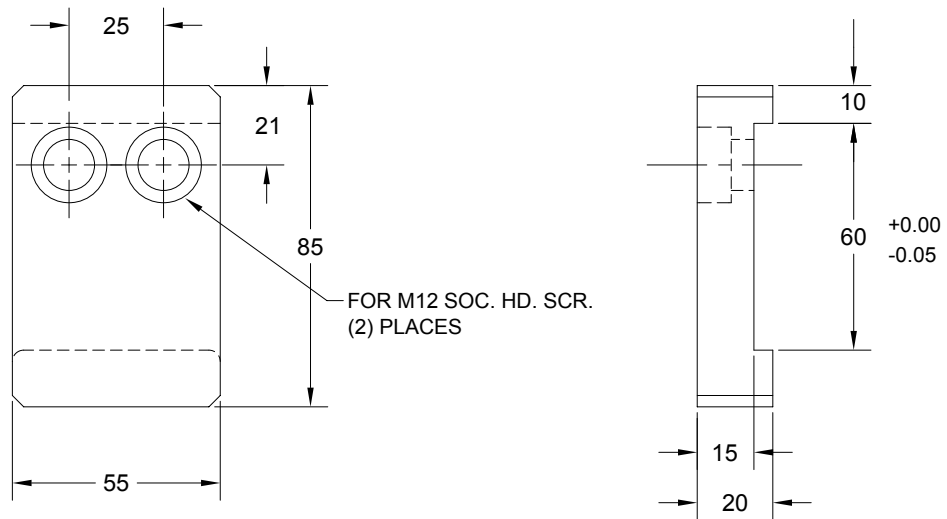

## ROTARY CAM POSITIVE RETURN AND POSITIVE RETURN PLATE

### ROTARY CAM POSITIVE RETURN

JOLICO NUMBER	FORD PART NUMBER
J - 442365	WDX7 - 88 - 182055085

### POSITIVE RETURN PLATE

ORDERING EXAMPLE  
J - 442375 L 250 A 208

JOLICO NUMBER	FORD PART NUMBER
J - 442375	WDX7 - 88 - 2825