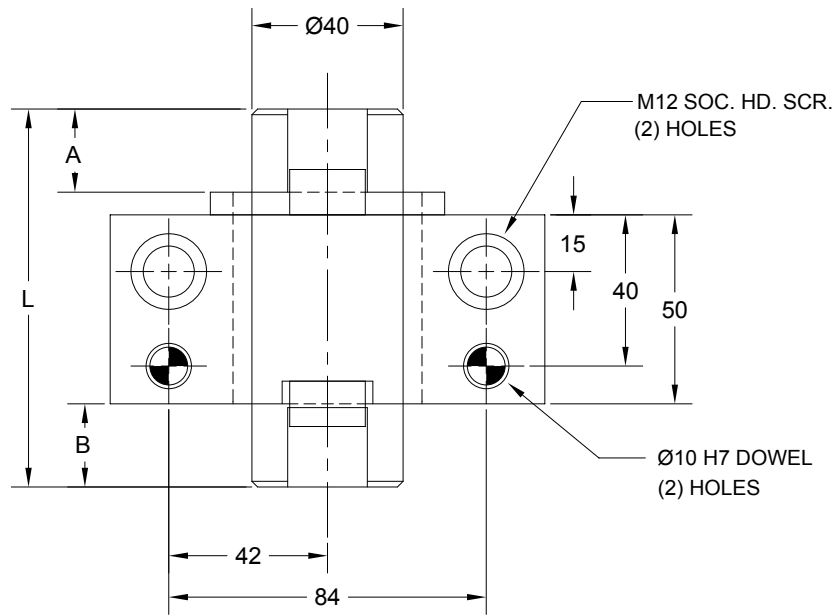

JOLICO J-B TOOL

PRINTED COPY IS
UNCONTROLLED

ROTARY PUSHER ASSEMBLY

JOLICO NUMBER	FORD PART NUMBER
J - 228650	WDX7 - 88 - 31040

ORDERING EXAMPLE:
 J - 228650 L 75 A 13 B 21
 PIN LENGTH ————
 FLAT LENGTH A ————
 FLAT LENGTH B ————