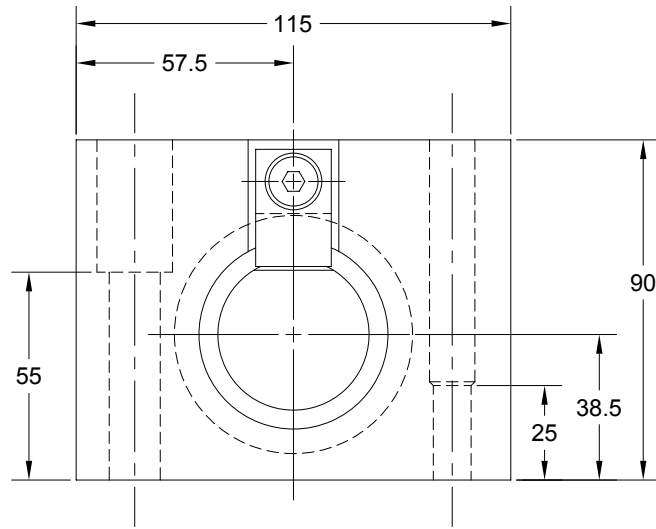

JOLICO J-B TOOL

PRINTED COPY IS
UNCONTROLLED

ROTARY PUSHER ASSEMBLY

JOLICO NUMBER	FORD PART NUMBER
J - 228650	WDX7 - 88 - 31040

ORDERING EXAMPLE:
 J - 228650 L 75 A 13 B 21
 PIN LENGTH ————
 FLAT LENGTH A ————
 FLAT LENGTH B ————