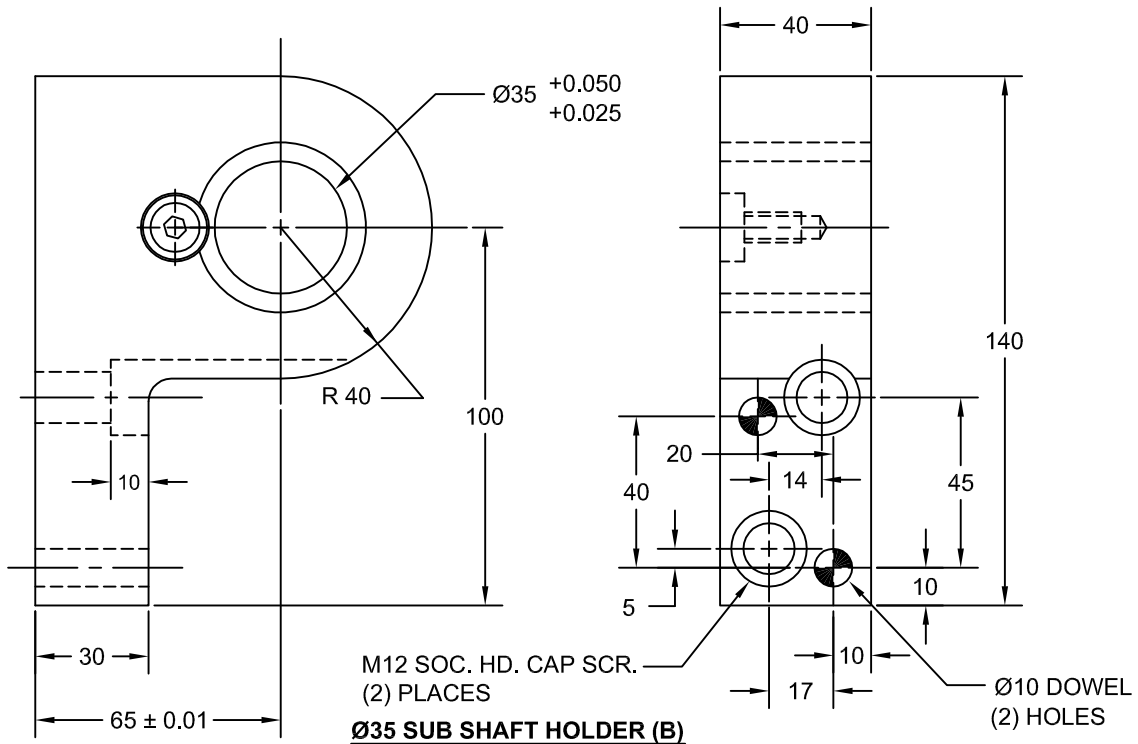

JOLICO J-B TOOL

PRINTED COPY IS UNCONTROLLED

Ø35 SUB SHAFT HOLDER (A) AND (B)

JOLICO NUMBER	FORD PART NUMBER	BUSHING MATERIAL
J - 522300	N / A	STEEL WITH GRAPHITE PLUGS
J - 522301	WDX7 - 88 - 49135	BRONZE WITH GRAPHITE PLUGS

JOLICO NUMBER	FORD PART NUMBER	BUSHING MATERIAL
J - 522305	N / A	STEEL WITH GRAPHITE PLUGS
J - 522306	WDX7 - 88 - 49335	BRONZE WITH GRAPHITE PLUGS