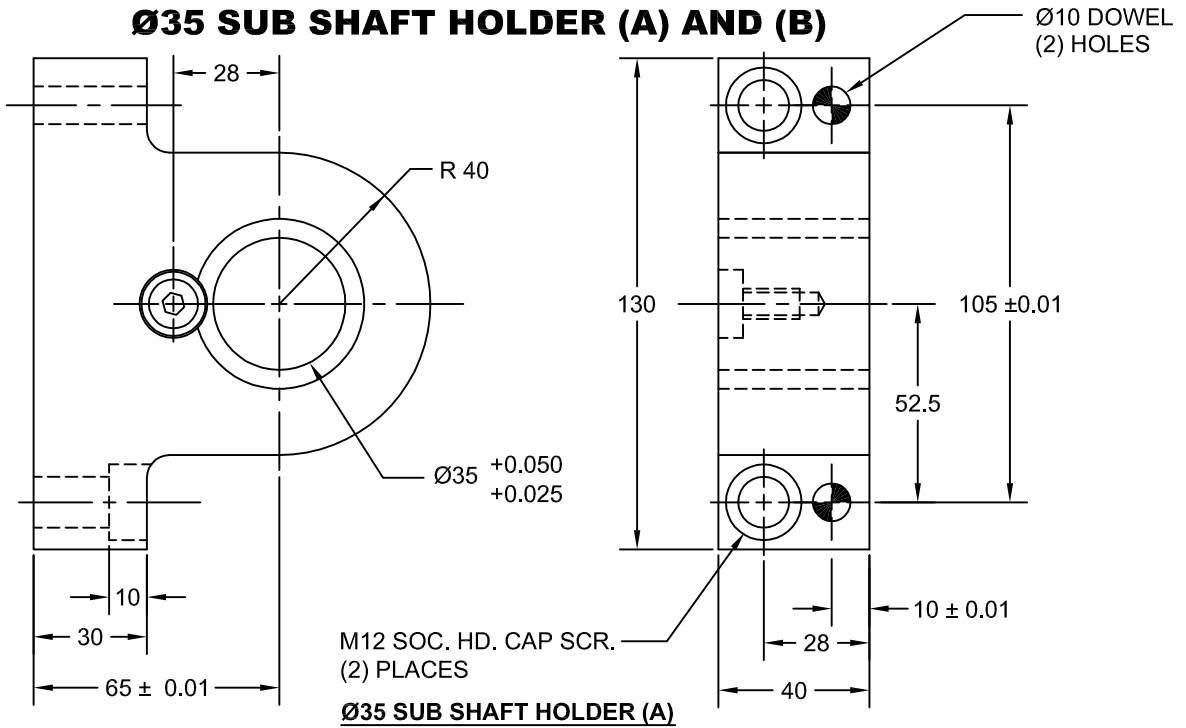

JOLICO J-B TOOL

PRINTED COPY IS UNCONTROLLED

Ø35 SUB SHAFT HOLDER (A) AND (B)

JOLICO NUMBER	FORD PART NUMBER	BUSHING MATERIAL
J - 522300	N / A	STEEL WITH GRAPHITE PLUGS
J - 522301	WDX7 - 88 - 49135	BRONZE WITH GRAPHITE PLUGS

JOLICO NUMBER	FORD PART NUMBER	BUSHING MATERIAL
J - 522305	N / A	STEEL WITH GRAPHITE PLUGS
J - 522306	WDX7 - 88 - 49335	BRONZE WITH GRAPHITE PLUGS