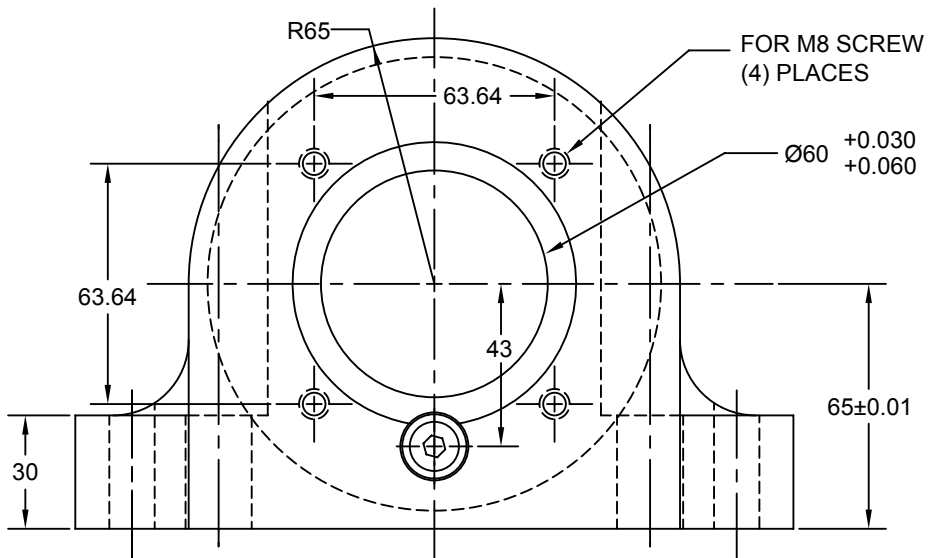

JOLICO J-B TOOL

PRINTED COPY IS
UNCONTROLLED

Ø60 SUB SHAFT HOLDER

JOLICO NUMBER	FORD PART NUMBER	BUSHING AND THRUST WASHER MATERIAL
J - 522450	N / A	STEEL WITH GRAPHITE PLUGS
J - 522451	WDX7 - 88 - 191260	BRONZE WITH GRAPHITE PLUGS
J - 522452	N / A	SUB SHAFT HOLDER ONLY