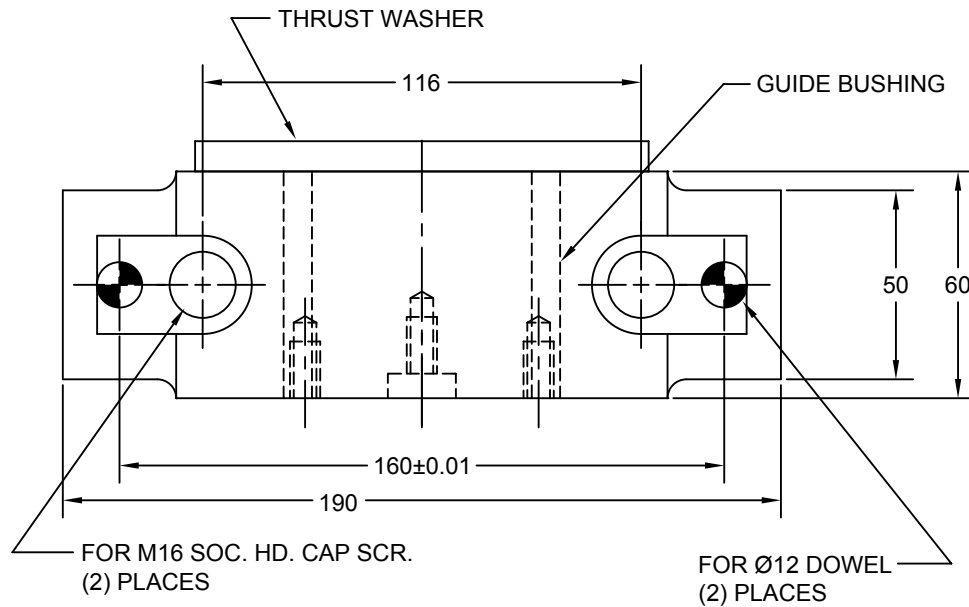

JOLICO J-B TOOL

PRINTED COPY IS
UNCONTROLLED

Ø60 SUB SHAFT HOLDER

JOLICO NUMBER	FORD PART NUMBER	BUSHING AND THRUST WASHER MATERIAL
J - 522450	N / A	STEEL WITH GRAPHITE PLUGS
J - 522451	WDX7 - 88 - 191260	BRONZE WITH GRAPHITE PLUGS
J - 522452	N / A	SUB SHAFT HOLDER ONLY