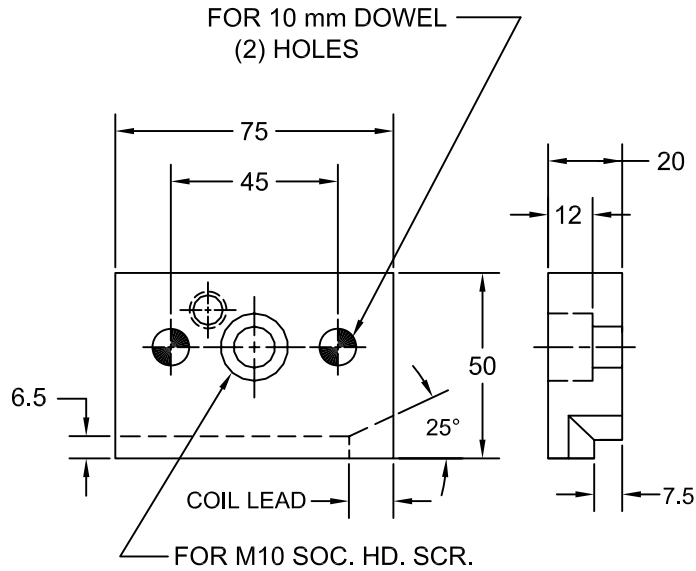

JOLICO J-B TOOL

PRINTED COPY IS UNCONTROLLED

SOLID AND ADJUSTABLE SIDE GUIDES

SOLID SIDE GUIDE

JOLICO NUMBER	FORD GLOBAL PART NUMBER
J-550112	WDX8-60-0203

ADJUSTABLE SIDE GUIDE

JOLICO NUMBER	FORD GLOBAL PART NUMBER
J - 550103	WDX8 - 60 - 0204