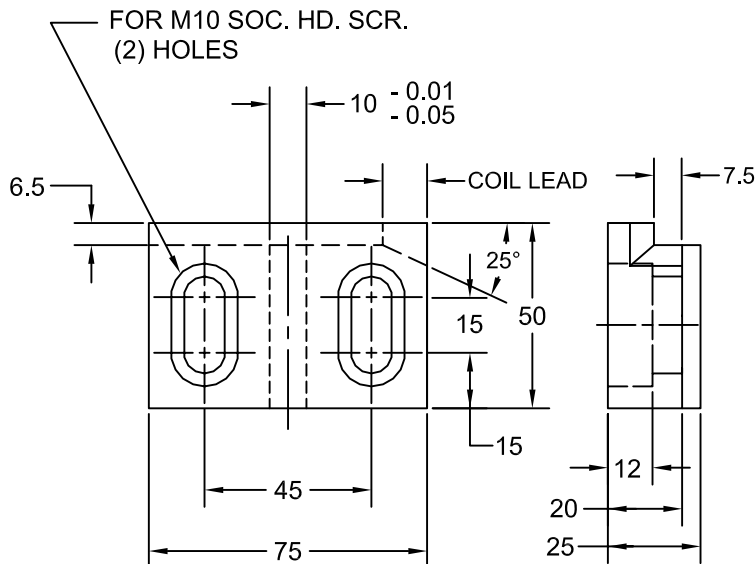

JOLICO J-B TOOL

PRINTED COPY IS UNCONTROLLED

SOLID AND ADJUSTABLE SIDE GUIDES

SOLID SIDE GUIDE

JOLICO NUMBER	FORD GLOBAL PART NUMBER
J-550112	WDX8-60-0203

ADJUSTABLE SIDE GUIDE

JOLICO NUMBER	FORD GLOBAL PART NUMBER
J - 550103	WDX8 - 60 - 0204