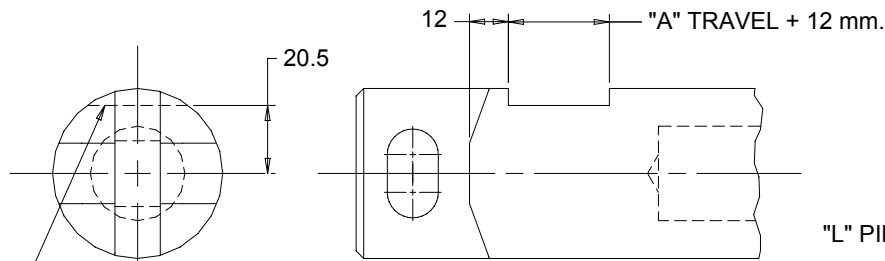

JOLICO J-B TOOL

PRINTED COPY IS UNCONTROLLED

LIFTER PINS

LIFTER PIN WITH SLOT

JOLICO NUMBER	FORD PART NUMBER
J - 550602	WDX8 - 84 - 1503

LIFTER PIN WITH HOLE

JOLICO NUMBER	FORD PART NUMBER
J - 550603	WDX8 - 84 - 1504

ADD THE CODE "S" AT THE END OF THE ORDERING NUMBER FOR FLAT TO BE AT ALTERNATE LOCATION.