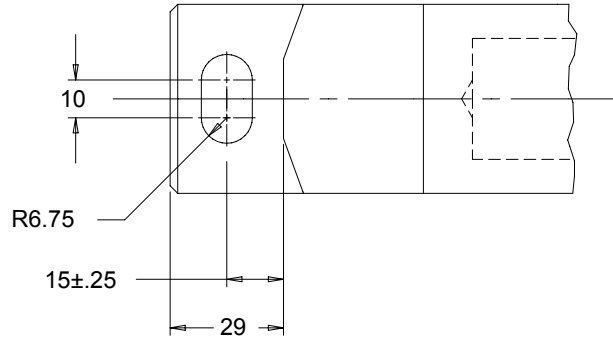

JOLICO J-B TOOL

PRINTED COPY IS UNCONTROLLED

LIFTER PINS

LIFTER PIN WITH SLOT

JOLICO NUMBER	FORD PART NUMBER
J - 550602	WDX8 - 84 - 1503

LIFTER PIN WITH HOLE

JOLICO NUMBER	FORD PART NUMBER
J - 550603	WDX8 - 84 - 1504

ADD THE CODE "S" AT THE END OF THE ORDERING NUMBER FOR FLAT TO BE AT ALTERNATE LOCATION.