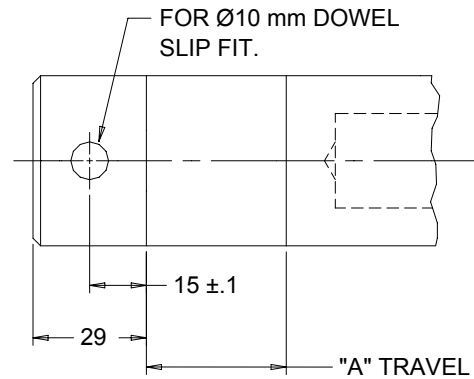

JOLICO J-B TOOL

PRINTED COPY IS UNCONTROLLED

LIFTER PINS

LIFTER PIN WITH SLOT

JOLICO NUMBER	FORD PART NUMBER
J - 550602	WDX8 - 84 - 1503

LIFTER PIN WITH HOLE

JOLICO NUMBER	FORD PART NUMBER
J - 550603	WDX8 - 84 - 1504

ADD THE CODE "S" AT THE END OF THE ORDERING NUMBER FOR FLAT TO BE AT ALTERNATE LOCATION.