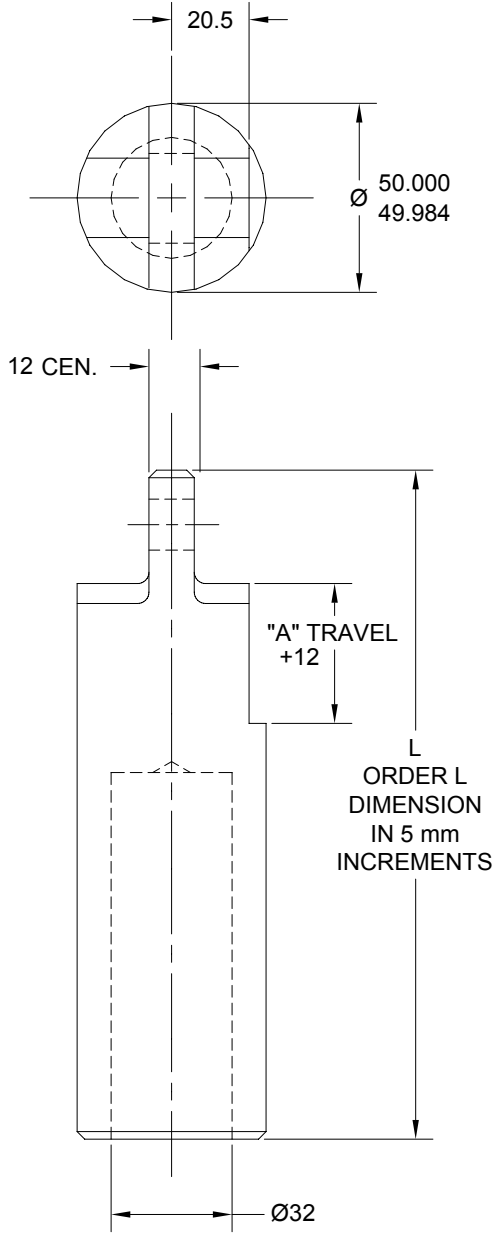

JOLICO J-B TOOL

PRINTED COPY IS UNCONTROLLED

LIFTER PINS

LIFTER PIN WITH SLOT

JOLICO NUMBER	FORD PART NUMBER
J - 550602	WDX8 - 84 - 1503

LIFTER PIN WITH HOLE

JOLICO NUMBER	FORD PART NUMBER
J - 550603	WDX8 - 84 - 1504

ADD THE CODE "S" AT THE END OF THE ORDERING NUMBER FOR FLAT TO BE AT ALTERNATE LOCATION.