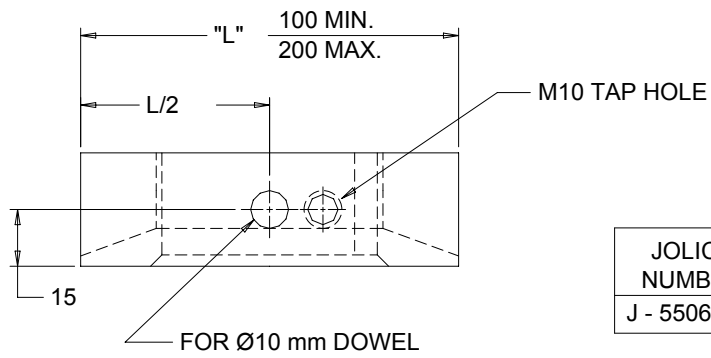

JOLICO J-B TOOL

PRINTED COPY IS UNCONTROLLED

STOCK SIDE GUIDE LIFTER RAILS

NOTE:
USE LIFTER PIN
J - 550603
WITH SINGLE SLOT
LIFTER RAILS.

ORDERING EXAMPLE

J - 550606 L225
LENGTH

NOTE:
ORDER ALL "L" DIMENSIONS
IN 25 mm INCREMENTS.

JOLICO NUMBER	FORD PART NUMBER
J - 550606	WDX8 - 84 - 1703

NOTE:
USE LIFTER PIN
J - 550602
WITH DOUBLE SLOT
LIFTER RAILS.

JOLICO NUMBER	FORD PART NUMBER
J - 550607	WDX8 - 84 - 1704