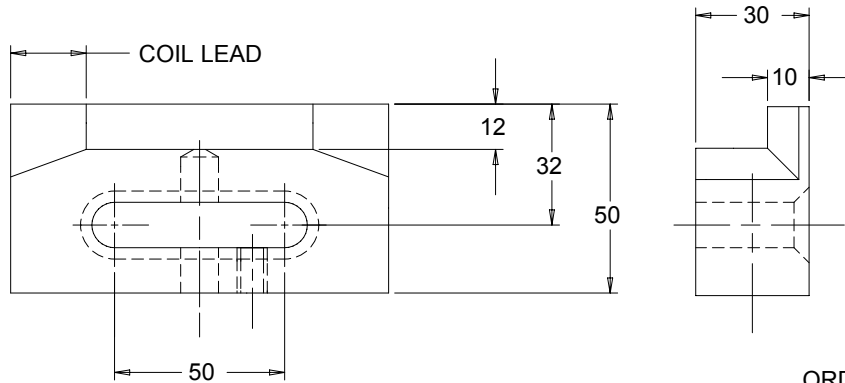

JOLICO J-B TOOL

PRINTED COPY IS UNCONTROLLED

STOCK SIDE GUIDE LIFTER RAILS

NOTE:
USE LIFTER PIN
J - 550603
WITH SINGLE SLOT
LIFTER RAILS.

ORDERING EXAMPLE

J - 550606 L225
LENGTH

NOTE:
ORDER ALL "L" DIMENSIONS
IN 25 mm INCREMENTS.

JOLICO NUMBER	FORD PART NUMBER
J - 550606	WDX8 - 84 - 1703

NOTE:
USE LIFTER PIN
J - 550602
WITH DOUBLE SLOT
LIFTER RAILS.

JOLICO NUMBER	FORD PART NUMBER
J - 550607	WDX8 - 84 - 1704