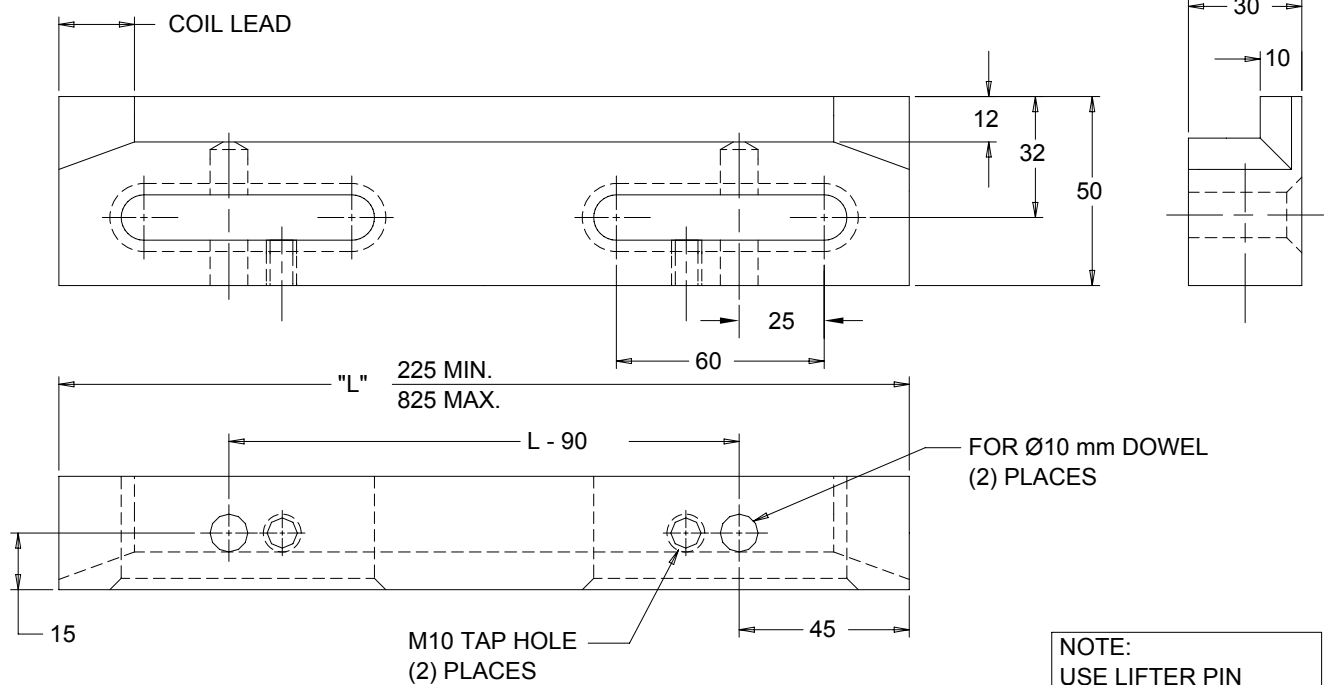

JOLICO J-B TOOL

PRINTED COPY IS UNCONTROLLED

STOCK SIDE GUIDE LIFTER RAILS

NOTE:
USE LIFTER PIN
J - 550603
WITH SINGLE SLOT
LIFTER RAILS.

ORDERING EXAMPLE

J - 550606 L225
LENGTH

NOTE:
ORDER ALL "L" DIMENSIONS
IN 25 mm INCREMENTS.

JOLICO NUMBER	FORD PART NUMBER
J - 550606	WDX8 - 84 - 1703

NOTE:
USE LIFTER PIN
J - 550602
WITH DOUBLE SLOT
LIFTER RAILS.

JOLICO NUMBER	FORD PART NUMBER
J - 550607	WDX8 - 84 - 1704