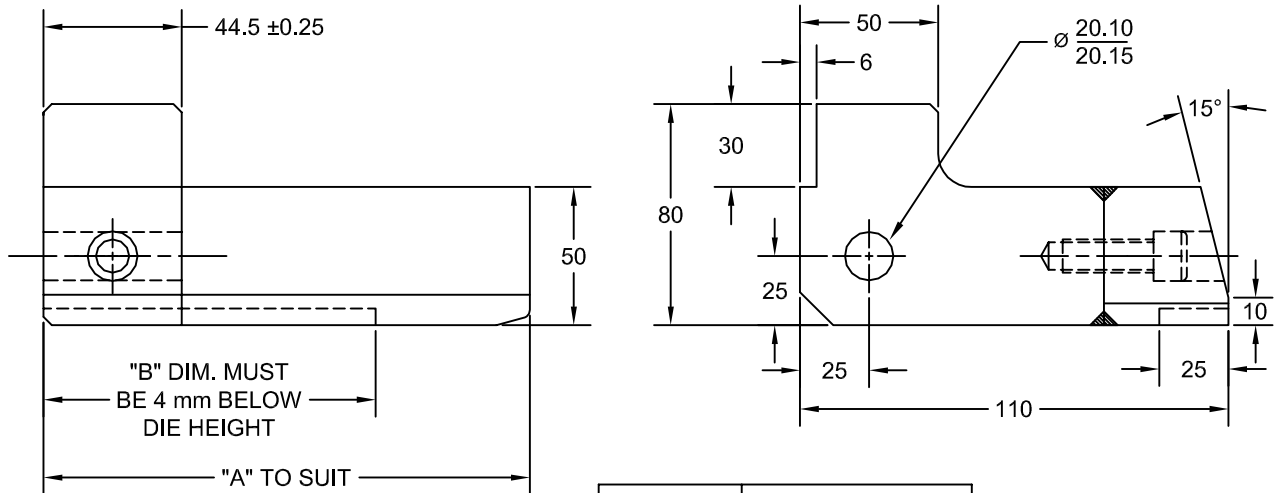

JOLICO J-B TOOL

PRINTED COPY IS
UNCONTROLLED

PITCH STOP

JOLICO NUMBER	FORD PART NUMBER
J - 550218	WDX8 - 84 - 2804

ORDERING EXAMPLE

J - 550218 - A 150

— SPECIFY "A" DIM.