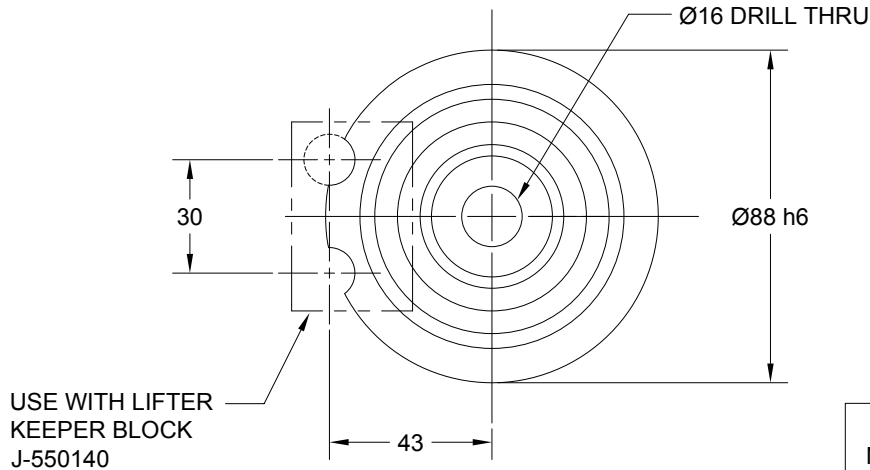

LIFTER PIN HOUSING

ORDERING EXAMPLE

J - 550500 L268

LENGTH

JOLICO NUMBER	FORD PART NUMBER
J - 550500	WDX08 - 84 - 2950