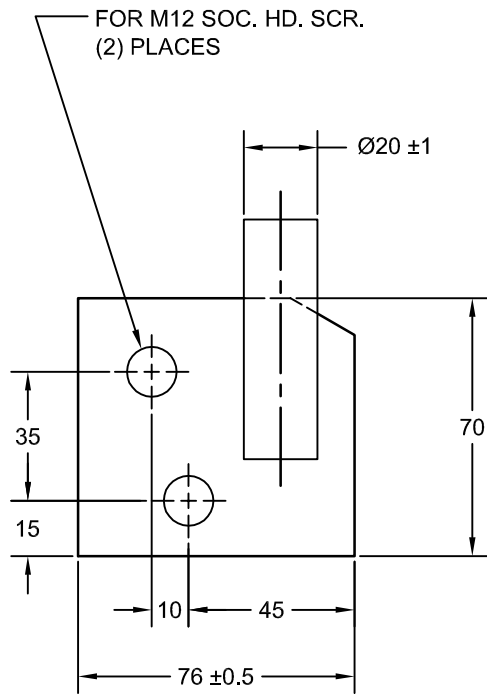

JOLICO J-B TOOL

CARRIER CONTROL ROD

PRINTED COPY IS UNCONTROLLED

JOLICO NUMBER	FORD PART NUMBER
J - 663470	WDX8 - 83 - 07201

JOLICO NUMBER	FORD PART NUMBER
J - 663471	WDX8 - 83 - 07202