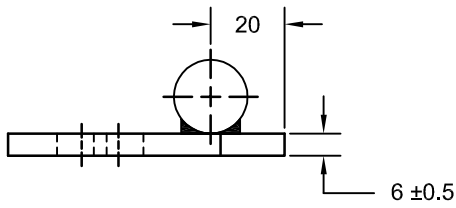

JOLICO J-B TOOL

CARRIER CONTROL ROD

PRINTED COPY IS UNCONTROLLED

JOLICO NUMBER	FORD PART NUMBER
J - 663470	WDX8 - 83 - 07201

JOLICO NUMBER	FORD PART NUMBER
J - 663471	WDX8 - 83 - 07202