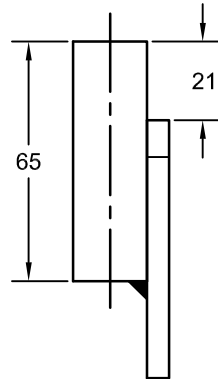

JOLICO J-B TOOL

CARRIER CONTROL ROD

PRINTED COPY IS UNCONTROLLED

JOLICO NUMBER	FORD PART NUMBER
J - 663470	WDX8 - 83 - 07201

JOLICO NUMBER	FORD PART NUMBER
J - 663471	WDX8 - 83 - 07202