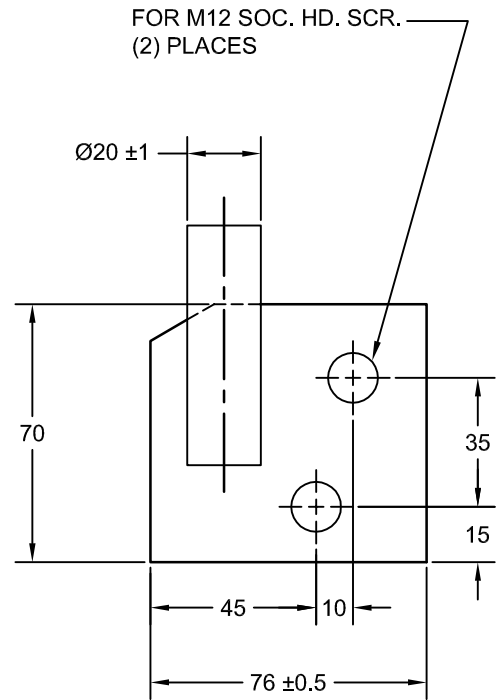

JOLICO J-B TOOL

CARRIER CONTROL ROD

PRINTED COPY IS UNCONTROLLED

JOLICO NUMBER	FORD PART NUMBER
J - 663470	WDX8 - 83 - 07201

JOLICO NUMBER	FORD PART NUMBER
J - 663471	WDX8 - 83 - 07202