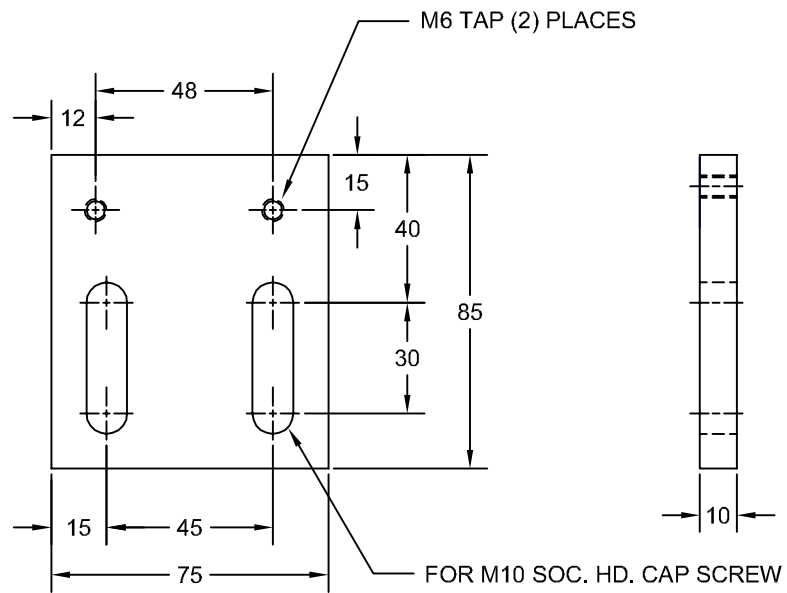

JOLICO J-B TOOL

PRINTED COPY IS
UNCONTROLLED

ADJUSTABLE PITCH STOP PLATE

JOLICO NUMBER	FORD PART NUMBER
J - 777600	WDX8-82-0810