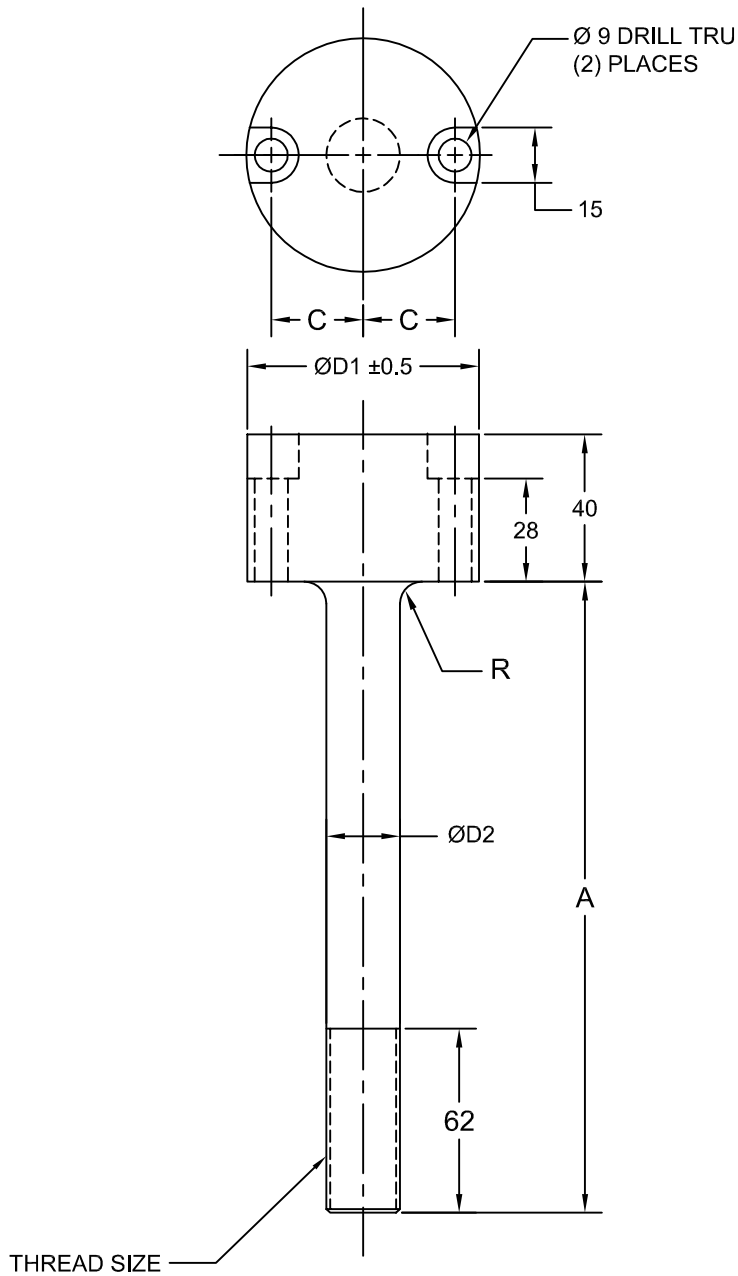

## M20 AND M24 SOLID GUIDE ROD

PRINTED COPY IS  
UNCONTROLLED

THREAD SIZE	JOLICO PART NUMBER	FORD PART NUMBER	ØD1	ØD2	C	R
M20	J - 661741-1	WDX14-80-31201	Ø64.0	Ø20	25	6
M30	J - 661743-1	WDX14-80-31301	Ø70.0	Ø30	28	8

ORDERING EXAMPLE:

J - 661741-1 A 290

↑ BOLT ASSEMBLY WITH M20 THREADS  
↑ BOLT LENGTH