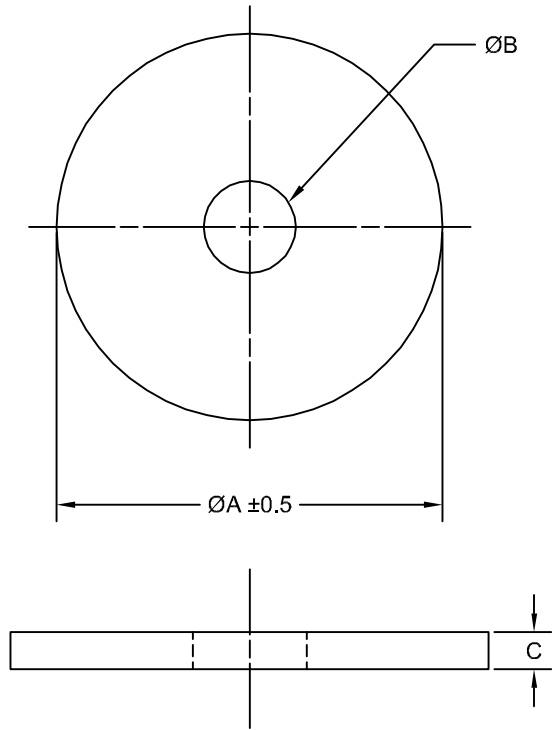

## WASHER BUFFER RETAINER

PRINTED COPY IS  
UNCONTROLLED

SIZE	JOLICO NUMBER	FORD GLOBAL PART NUMBER	" $\varnothing A$ "	" $\varnothing B$ "	"C"
M16	J - 661828	WDX14-60-1001	65	17	6
M20	J - 661829	WDX14-60-1002	82	21	8
M24	J - 661830	WDX14-60-1003	105	25	10
M30	J - 661831	WDX14-60-1004	130	31	12