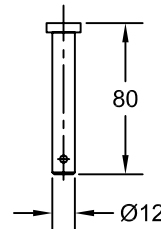

JOLICO J-B TOOL

PRINTED COPY IS UNCONTROLLED

SPECIAL PAD SIDE-LOCK PIN ASSEMBLY

SPECIAL PAD SIDE LOCK PIN ASSEMBLY IS SUPPLIED WITH LOCK PIN, RETAINER PLATE AND SAFETY PIN WHEN PIN LENGTH IS 500 mm AND OVER.

JOLICO NUMBER	FORD GLOBAL PART NUMBER
J - 661800	WDX14 - 60 - 025501 A

ORDERING EXAMPLE

J - 661800 - L 325

PIN LENGTH

Ø13 DIA. HOLE WHEN PIN LENGTH IS OVER 500 mm LONG.

FOR M12 SOC. HD. SCREW

RETAINER PLATE JOLICO NUMBER
J - 661963

SAFETY PIN JOLICO NUMBER
J - 661801

LOAD PERMISSIBLE PER PIN UNDER STATIC LOAD
5200 Kg