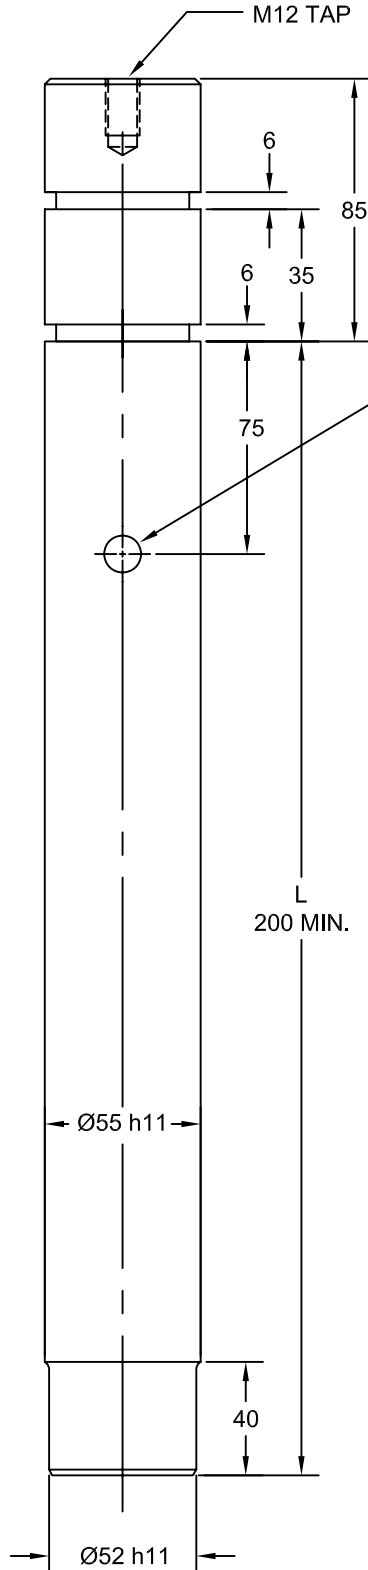

JOLICO J-B TOOL

PRINTED COPY IS UNCONTROLLED

SPECIAL PAD SIDE-LOCK PIN ASSEMBLY

SPECIAL PAD SIDE LOCK PIN ASSEMBLY IS SUPPLIED WITH LOCK PIN, RETAINER PLATE AND SAFETY PIN WHEN PIN LENGTH IS 500 mm AND OVER.

JOLICO NUMBER	FORD GLOBAL PART NUMBER
J - 661800	WDX14 - 60 - 025501 A

ORDERING EXAMPLE

J - 661800 - L 325

PIN LENGTH

Ø13 DIA. HOLE WHEN PIN LENGTH IS OVER 500 mm LONG.

FOR M12 SOC. HD. SCREW

RETAINER PLATE JOLICO NUMBER
J - 661963

SAFETY PIN JOLICO NUMBER
J - 661801

LOAD PERMISSIBLE PER PIN UNDER STATIC LOAD
5200 Kg