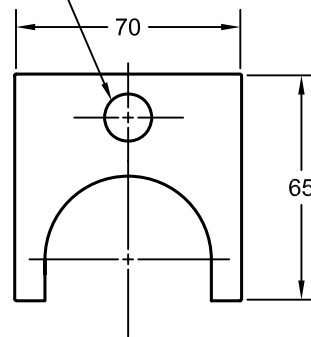

JOLICO J-B TOOL

PRINTED COPY IS UNCONTROLLED

SPECIAL PAD SIDE-LOCK PIN ASSEMBLY

SPECIAL PAD SIDE LOCK PIN ASSEMBLY IS SUPPLIED WITH LOCK PIN, RETAINER PLATE AND SAFETY PIN WHEN PIN LENGTH IS 500 mm AND OVER.

JOLICO NUMBER	FORD GLOBAL PART NUMBER
J - 661800	WDX14 - 60 - 025501 A

ORDERING EXAMPLE

J - 661800 - L 325

PIN LENGTH

Ø13 DIA. HOLE WHEN PIN LENGTH IS OVER 500 mm LONG.

FOR M12 SOC. HD. SCREW

RETAINER PLATE JOLICO NUMBER
J - 661963

SAFETY PIN JOLICO NUMBER
J - 661801

LOAD PERMISSIBLE PER PIN UNDER STATIC LOAD
5200 Kg