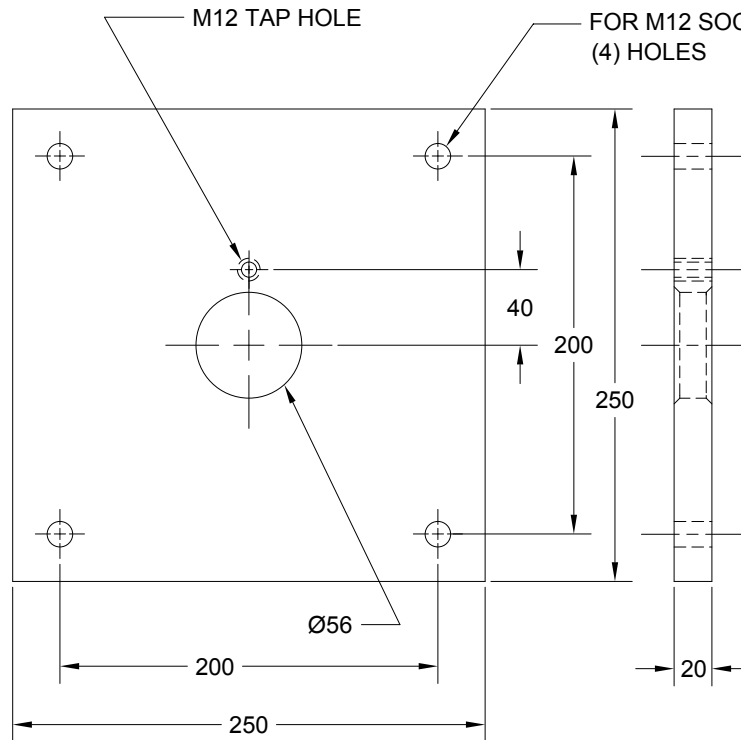

## SUPPORT PLATE

FOR SPECIAL PAD SID LOCK AND SPECIAL PAD SAFETY PIN ASSEMBLY

JOLICO NUMBER	FORD PART NUMBER
J - 661911	WDX14 - 60 - 1156