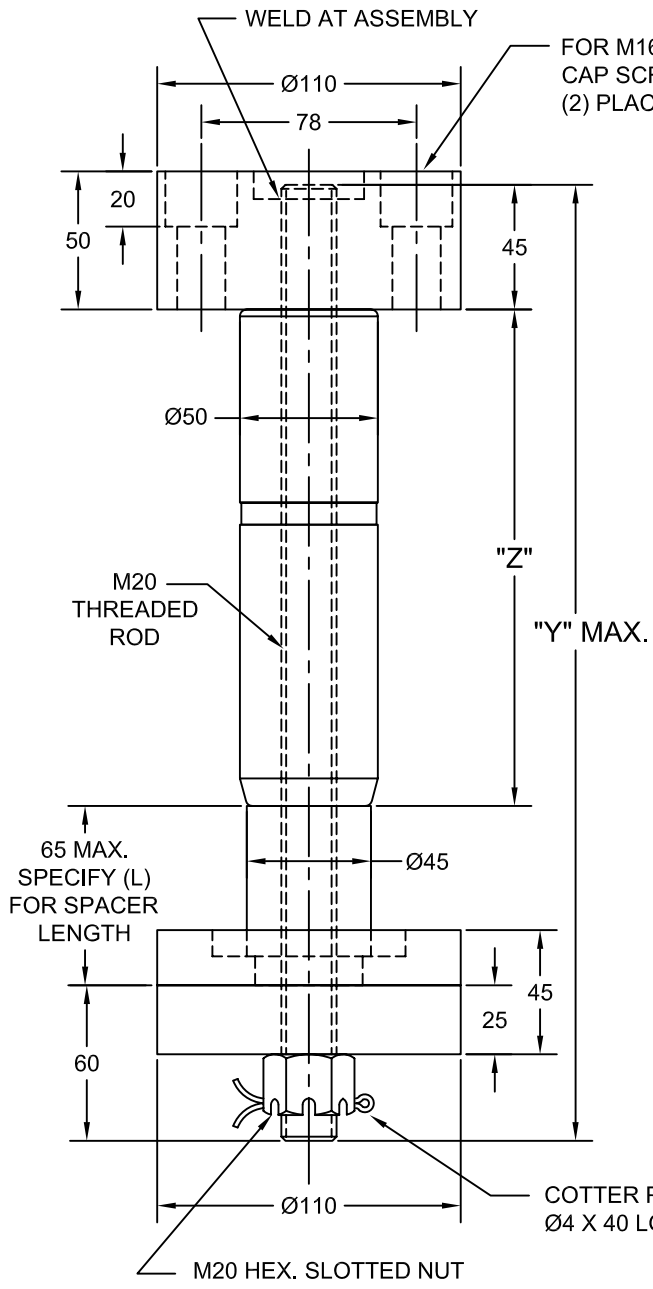

## Ø50 AND Ø63 GUIDE POST PAD RETAINING ASSEMBLY

PERMISSIBLE LOAD PER ASSEMBLY IS 450 kg.

PERMISSIBLE LOAD PER ASSEMBLY IS 750 kg.

| Ø50 GUIDE POST PAD RETAINING ASSEMBLY |                         |          |         |              |
|---------------------------------------|-------------------------|----------|---------|--------------|
| JOLICO NUMBER                         | FORD GLOBAL PART NUMBER | "Z" POST | "Y" ROD | TRAVEL RANGE |
| J -118000 - F                         | WDX14 - 65 - 0150180    | 180      | 350     | 20-50        |
| J -118001 - F                         | WDX14 - 65 - 0150200    | 200      | 370     | 40-70        |
| J -118002 - F                         | WDX14 - 65 - 0150224    | 224      | 394     | 65-95        |
| J -118003 - F                         | WDX14 - 65 - 0150250    | 250      | 420     | 90-120       |
| J -118004 - F                         | WDX14 - 65 - 0150280    | 280      | 450     | 90-120       |

| Ø63 GUIDE POST PAD RETAINING ASSEMBLY |                         |          |         |              |
|---------------------------------------|-------------------------|----------|---------|--------------|
| JOLICO NUMBER                         | FORD GLOBAL PART NUMBER | "Z" POST | "Y" ROD | TRAVEL RANGE |
| J -118100 - F                         | WDX14 - 65 - 0263200    | 200      | 385     | 20-50        |
| J -118101 - F                         | WDX14 - 65 - 0263224    | 224      | 409     | 45-75        |
| J -118102 - F                         | WDX14 - 65 - 0263250    | 250      | 435     | 70-100       |
| J -118103 - F                         | WDX14 - 65 - 0263280    | 280      | 465     | 100-130      |

ORDERING EXAMPLE

J - 1180000 - F L50 SPACER LENGTH