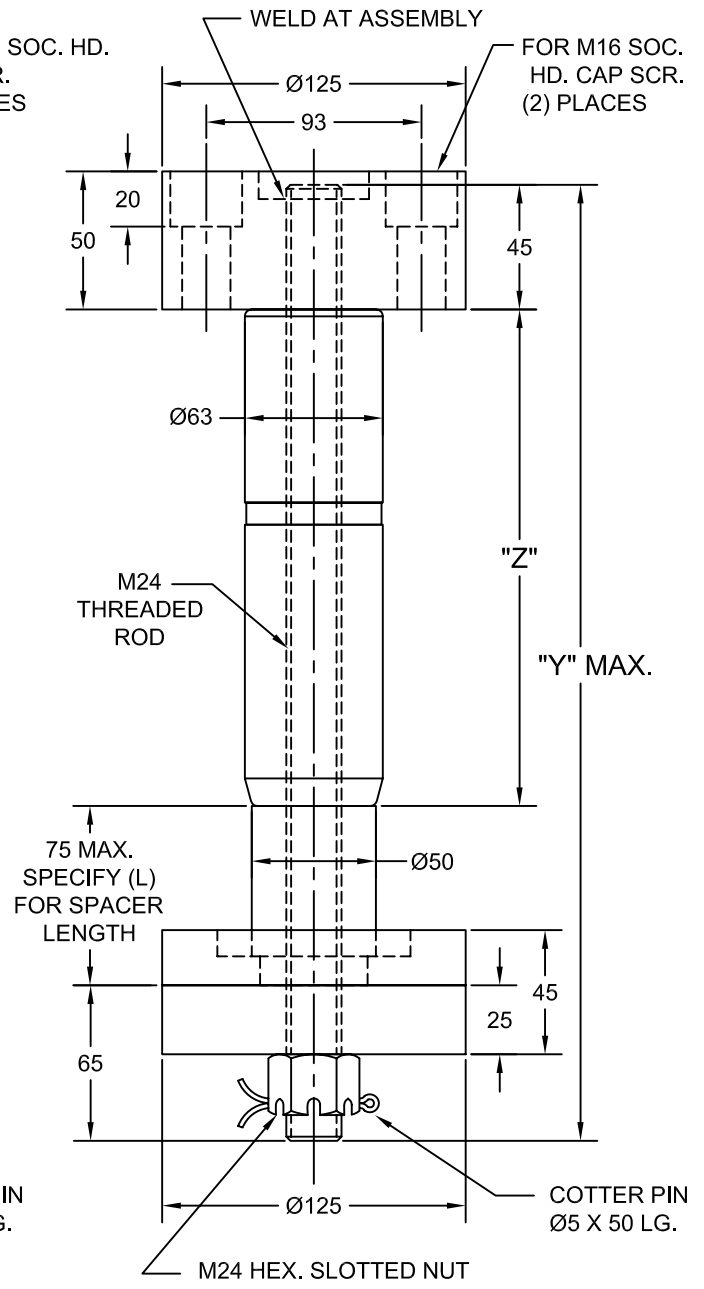

## Ø50 AND Ø63 GUIDE POST PAD RETAINING ASSEMBLY

PERMISSIBLE LOAD PER ASSEMBLY IS 450 kg.

PERMISSIBLE LOAD PER ASSEMBLY IS 750 kg.

| Ø50 GUIDE POST PAD RETAINING ASSEMBLY |                         |          |         |              |
|---------------------------------------|-------------------------|----------|---------|--------------|
| JOLICO NUMBER                         | FORD GLOBAL PART NUMBER | "Z" POST | "Y" ROD | TRAVEL RANGE |
| J -118000 - F                         | WDX14 - 65 - 0150180    | 180      | 350     | 20-50        |
| J -118001 - F                         | WDX14 - 65 - 0150200    | 200      | 370     | 40-70        |
| J -118002 - F                         | WDX14 - 65 - 0150224    | 224      | 394     | 65-95        |
| J -118003 - F                         | WDX14 - 65 - 0150250    | 250      | 420     | 90-120       |
| J -118004 - F                         | WDX14 - 65 - 0150280    | 280      | 450     | 90-120       |

| Ø63 GUIDE POST PAD RETAINING ASSEMBLY |                         |          |         |              |
|---------------------------------------|-------------------------|----------|---------|--------------|
| JOLICO NUMBER                         | FORD GLOBAL PART NUMBER | "Z" POST | "Y" ROD | TRAVEL RANGE |
| J -118100 - F                         | WDX14 - 65 - 0263200    | 200      | 385     | 20-50        |
| J -118101 - F                         | WDX14 - 65 - 0263224    | 224      | 409     | 45-75        |
| J -118102 - F                         | WDX14 - 65 - 0263250    | 250      | 435     | 70-100       |
| J -118103 - F                         | WDX14 - 65 - 0263280    | 280      | 465     | 100-130      |

ORDERING EXAMPLE

J - 1180000 - F L50 SPACER LENGTH