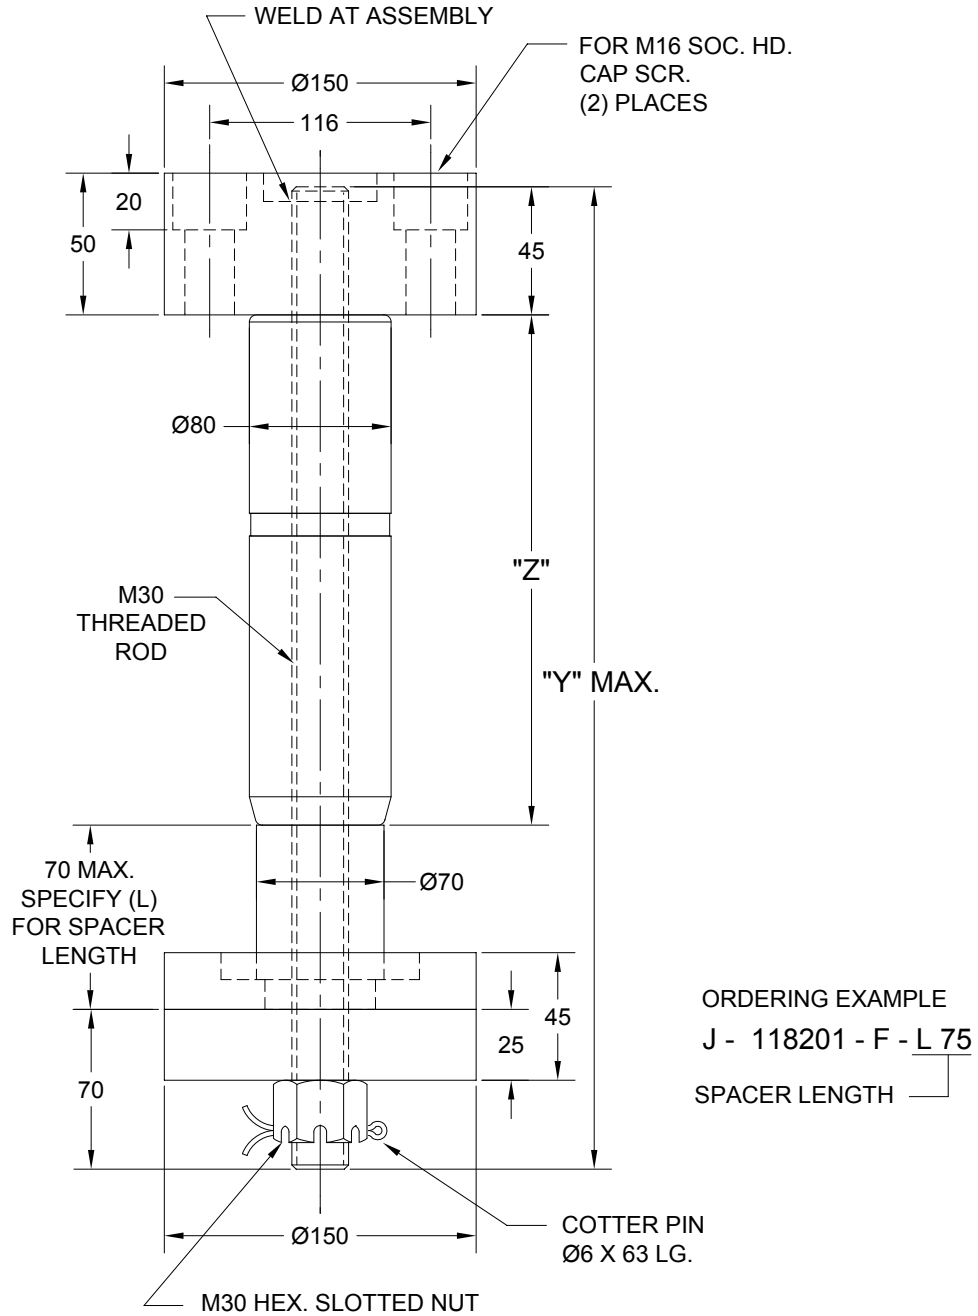

JOLICO J-B TOOL

PRINTED COPY IS UNCONTROLLED

Ø80 GUIDE POST PAD RETAINING ASSEMBLY

PERMISSIBLE LOAD PER ASSEMBLY IS 1250 kg.

Ø50 GUIDE POST PAD RETAINING ASSEMBLY				
JOLICO NUMBER	FORD GLOBAL PART NUMBER	"Z" POST	"Y" ROD	TRAVEL RANGE
J - 118201 - F	WDX14 - 65 - 0380250	250	435	35-75
J - 118202 - F	WDX14 - 65 - 0380280	280	465	65-105
J - 118203 - F	WDX14 - 65 - 0380315	315	500	100-140
J - 118204 - F	WDX14 - 65 - 0380355	355	540	140-160
J - 118205 - F	WDX14 - 65 - 0380400	400	585	180-225