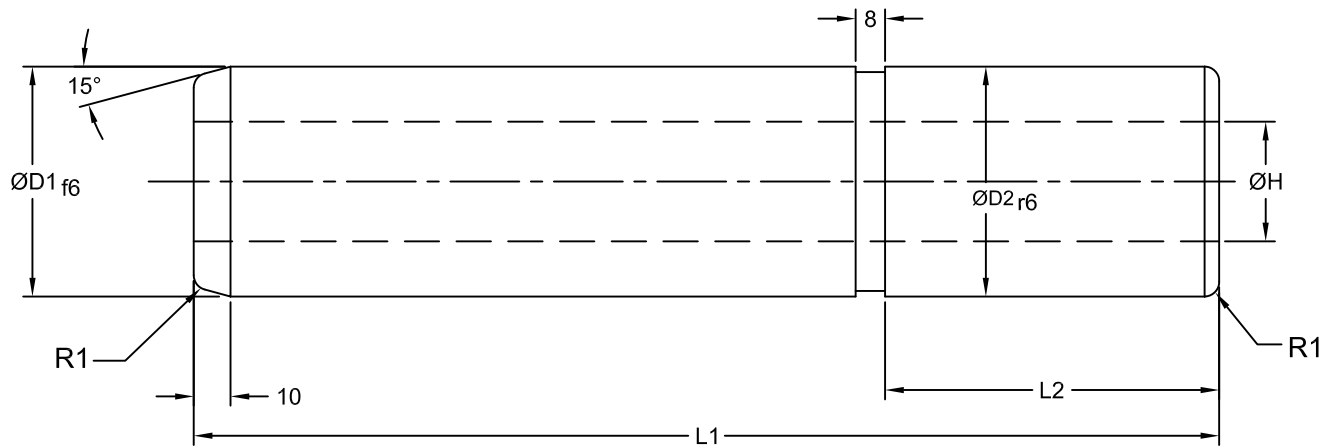

## PAD RETAINING GUIDE POST

| D1 | L1  | JOLICO NUMBER | FORD GLOBAL PART NUMBER | D2 | L2  | R1  | ØH |
|----|-----|---------------|-------------------------|----|-----|-----|----|
| 50 | 180 | J-118030      | WDX14-65-04050180       | 50 | 70  | 2.5 | 22 |
|    | 200 | J-118031      | WDX14-65-04050200       |    |     |     |    |
|    | 224 | J-118032      | WDX14-65-04050224       |    |     |     |    |
|    | 250 | J-118033      | WDX14-65-04050250       |    |     |     |    |
|    | 280 | J-118034      | WDX14-65-04050280       |    |     |     |    |
| 63 | 200 | J-118047      | WDX14-65-04063200       | 63 | 80  | 2.5 | 26 |
|    | 224 | J-118048      | WDX14-65-04063224       |    |     |     |    |
|    | 250 | J-118049      | WDX14-65-04063250       |    |     |     |    |
|    | 280 | J-118050      | WDX14-65-04063280       |    |     |     |    |
|    | 315 | J-118051      | WDX14-65-04063315       |    |     |     |    |
| 80 | 250 | J-118055      | WDX14-65-04080250       | 80 | 100 | 3.0 | 32 |
|    | 280 | J-118056      | WDX14-65-04080280       |    |     |     |    |
|    | 315 | J-118057      | WDX14-65-04080315       |    |     |     |    |
|    | 355 | J-118058      | WDX14-65-04080355       |    |     |     |    |
|    | 400 | J-118059      | WDX14-65-04080400       |    |     |     |    |