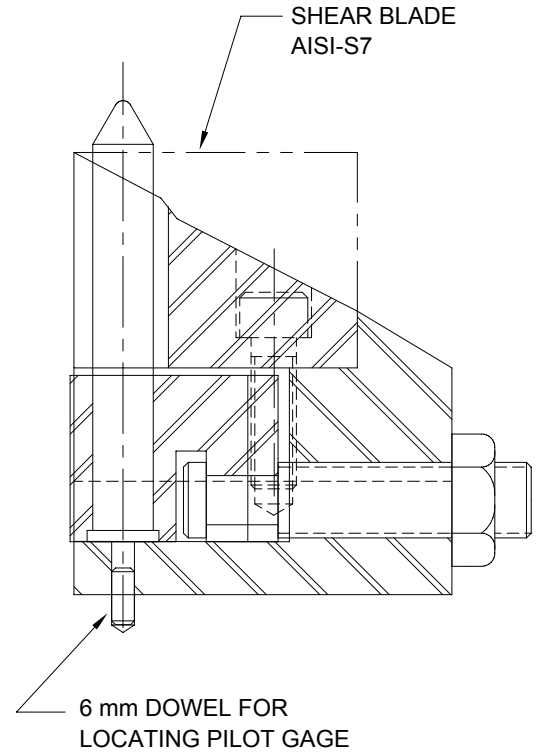

JOLICO J-B TOOL

PRINTED COPY IS UNCONTROLLED

PILOT GAGE USE ON OUTER PANEL'S

SECTION A-A

JOLICO NUMBER	FORD PART NUMBER	"L"
J - 444117	WDX16 - 80 - 26130	130
J - 444107	WDX16 - 80 - 26150	150
J - 444108	WDX16 - 80 - 26300	300