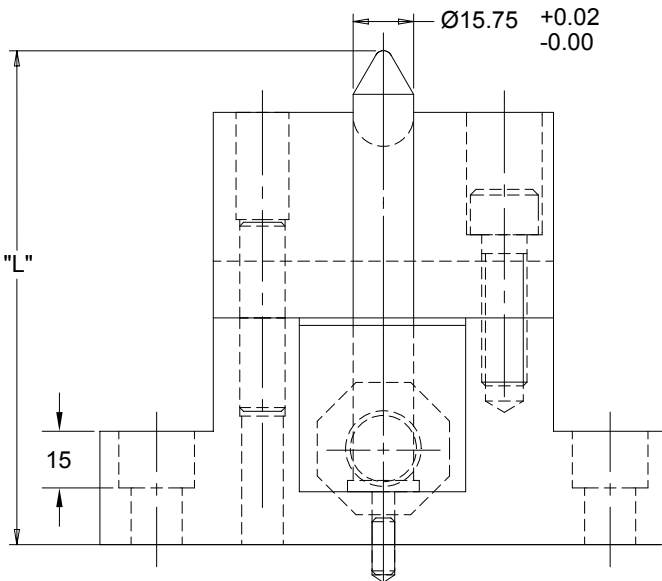

JOLICO J-B TOOL

PRINTED COPY IS UNCONTROLLED

PILOT GAGE USE ON OUTER PANEL'S

SECTION A-A

JOLICO NUMBER	FORD PART NUMBER	"L"
J - 444117	WDX16 - 80 - 26130	130
J - 444107	WDX16 - 80 - 26150	150
J - 444108	WDX16 - 80 - 26300	300