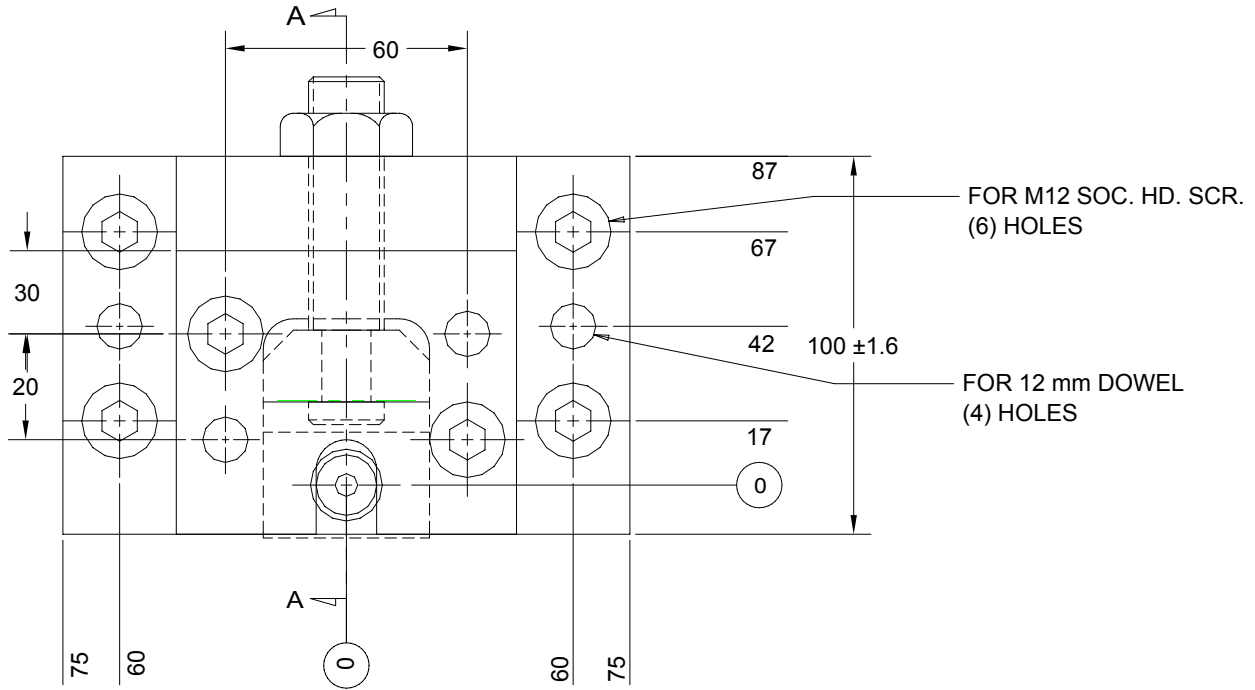

JOLICO J-B TOOL

PRINTED COPY IS UNCONTROLLED

PILOT GAGE USE ON OUTER PANEL'S

SECTION A-A

JOLICO NUMBER	FORD PART NUMBER	"L"
J - 444117	WDX16 - 80 - 26130	130
J - 444107	WDX16 - 80 - 26150	150
J - 444108	WDX16 - 80 - 26300	300