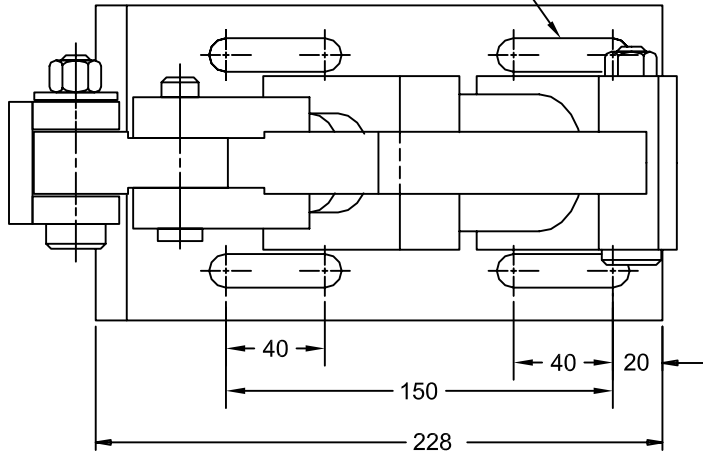

JOLICO J-B TOOL

PRINTED COPY IS UNCONTROLLED

ROTARY BLANK CROWDER GAGE

FOR M12 SOC. HD. CAP SCR.
(4) SLOTS

JOLICO NUMBER	FORD PART NUMBER	L
J - 442700	WDX16 - 80 - 04230	230
J - 442701	WDX16 - 80 - 04280	280
J - 442703	WDX16 - 80 - 04330	330
J - 442704	WDX16 - 80 - 04380	380