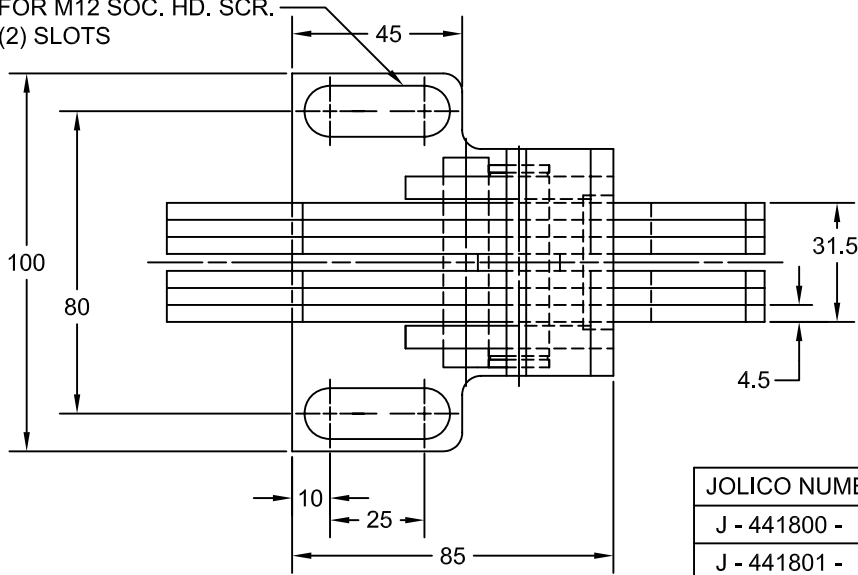

## BLANK SUPPORT GAGE 60 mm WIDE

FOR M12 SOC. HD. SCR.  
(2) SLOTS

FOR SOLID SUPPORT PLATE ADD THE SUFFIX (S) AT THE END OF THE ORDERING NUMBER.  
SOLID PLATE CAN SUPPORT BLANK WEIGHT OF 7.0 Kg.

### ORDERING EXAMPLE

J- 441805 - 4

(4) SUPPORT PLATES

### ORDERING EXAMPLE

J- 441805 - S

SOLID SUPPORT PLATES

JOLICO NUMBER	FORD PART NUMBER	T	H	L
J - 441800 - *	WDX16 - 80 - 2520090	90	155	20
J - 441801 - *	WDX16 - 80 - 2520120	120	185	
J - 441802 - *	WDX16 - 80 - 2520180	180	215	
J - 441803 - *	WDX16 - 80 - 2520180	180	245	40
J - 441804 - *	WDX16 - 80 - 2540090	90	155	
J - 441805 - *	WDX16 - 80 - 2540120	120	185	
J - 441806 - *	WDX16 - 80 - 2540180	180	215	
J - 441807 - *	WDX16 - 80 - 2540180	180	245	

NUMBER OF SUPPORT PLATES  
(2) PLATES MIN. (7) PLATES MAX.  
EACH PLATE CAN SUPPORT BLANK WEIGHT OF 0.5 Kg (1.1 lb.)