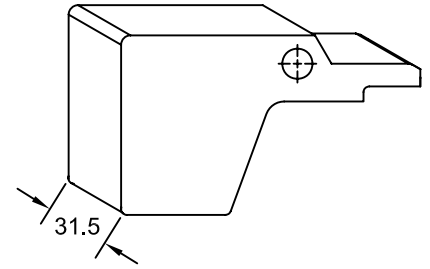

## BLANK SUPPORT GAGE 60 mm WIDE

FOR M12 SOC. HD. SCR.  
(2) SLOTS

FOR SOLID SUPPORT PLATE ADD THE SUFFIX (S) AT THE END OF THE ORDERING NUMBER.  
SOLID PLATE CAN SUPPORT BLANK WEIGHT OF 7.0 Kg.