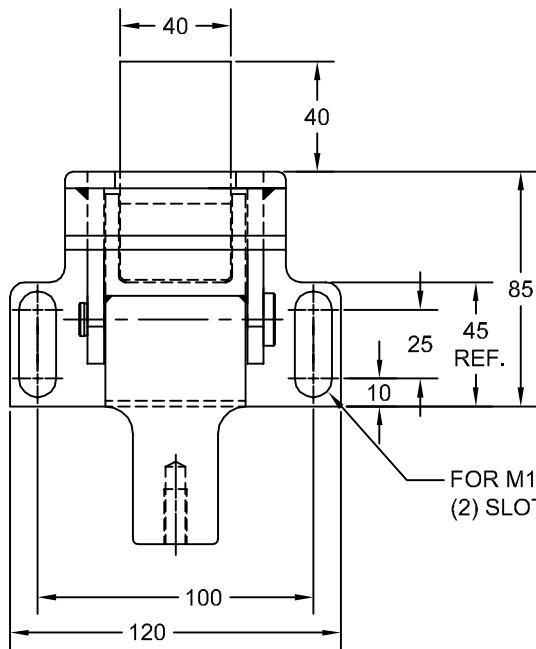

JOLICO J-B TOOL

PRINTED COPY IS UNCONTROLLED

BLANK SUPPORT GAGE USE FOR SCALLOPED BLANK WITH 152 mm WAVE SPACING

JOLICO NUMBER	FORD PART NUMBER	A	L	T
J-441620	WDX16-80-072100	100	100	50
J-441621	WDX16-80-072125	125	100	75
J-441622	WDX16-80-072150	150	115	100
J-441623	WDX16-80-072175	175	140	125
J-441624	WDX16-80-072200	200	165	150