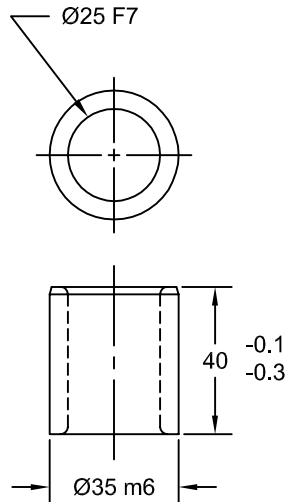

JOLICO J-B TOOL

PRINTED COPY IS UNCONTROLLED

TRIM TAB HOLD DOWN PIN ASSEMBLY

JOLICO NUMBER	FORD PART NUMBER
J - 661972	WDX16-80-36252

JOLICO NUMBER	FORD PART NUMBER
J - 661934	WDX16-80-36253

JOLICO NUMBER	FORD PART NUMBER
J - 661974	WDX16-80-36254

JOLICO NUMBER	FORD PART NUMBER
J - 661933	WDX16-80-36251

ORDERING EXAMPLE
J-661932 - 50 - 100 - 250

HOLD DOWN PIN ASSEMBLY NUMBER ————
A = 50 ————
B = 100 ————
L = 250 PIN LENGTH ————

JOLICO ASSEMBLY NUMBER	FORD ASSEMBLY NUMBER	JOLICO PART NAME AND NUMBER			
		HOLD DOWN PIN	RETAINER PLATE	SPRING RETAINER PLATE	BRONZE BUSHING
J-661932	WDX16-80-3625A	J-661933	J-661972	J-661934	J-661974