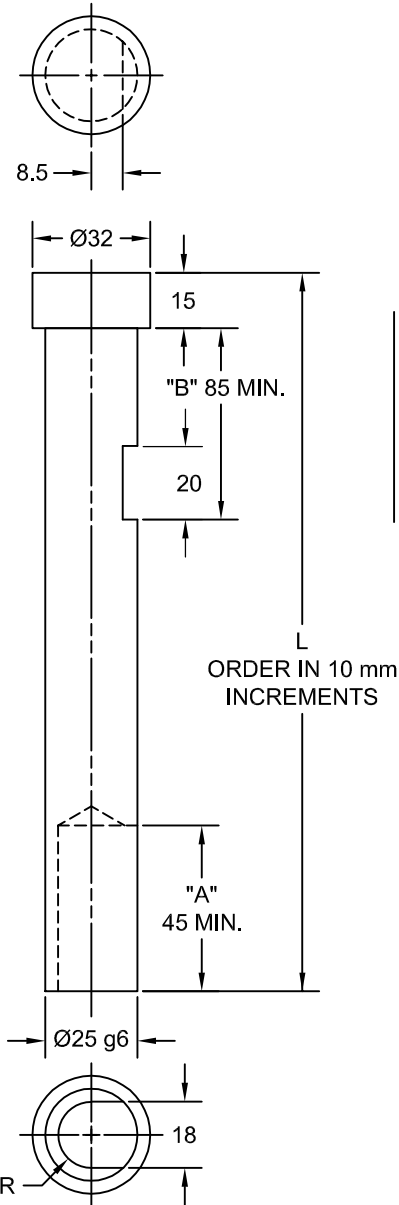

JOLICO J-B TOOL

PRINTED COPY IS UNCONTROLLED

TRIM TAB HOLD DOWN PIN ASSEMBLY

JOLICO NUMBER	FORD PART NUMBER
J - 661972	WDX16-80-36252

JOLICO NUMBER	FORD PART NUMBER
J - 661934	WDX16-80-36253

JOLICO NUMBER	FORD PART NUMBER
J - 661974	WDX16-80-36254

JOLICO NUMBER	FORD PART NUMBER
J - 661933	WDX16-80-36251

ORDERING EXAMPLE
J-661932 - 50 - 100 - 250

HOLD DOWN PIN ASSEMBLY NUMBER ————
A = 50 ————
B = 100 ————
L = 250 PIN LENGTH ————

JOLICO ASSEMBLY NUMBER	FORD ASSEMBLY NUMBER	JOLICO PART NAME AND NUMBER			
		HOLD DOWN PIN	RETAINER PLATE	SPRING RETAINER PLATE	BRONZE BUSHING
J-661932	WDX16-80-3625A	J-661933	J-661972	J-661934	J-661974