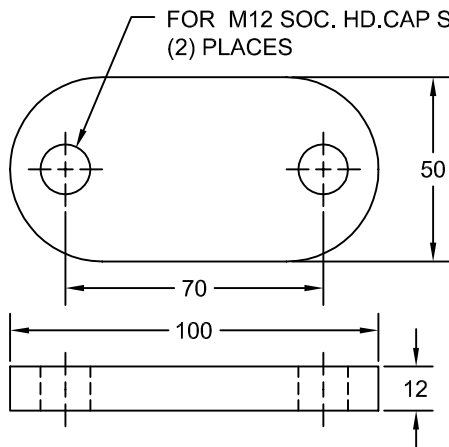

JOLICO J-B TOOL

PRINTED COPY IS UNCONTROLLED

TRIM TAB HOLD DOWN PIN ASSEMBLY

JOLICO NUMBER	FORD PART NUMBER
J - 661972	WDX16-80-36252

JOLICO NUMBER	FORD PART NUMBER
J - 661934	WDX16-80-36253

JOLICO NUMBER	FORD PART NUMBER
J - 661974	WDX16-80-36254

JOLICO NUMBER	FORD PART NUMBER
J - 661933	WDX16-80-36251

ORDERING EXAMPLE
J-661932 - 50 - 100 - 250

HOLD DOWN PIN ASSEMBLY NUMBER ————
A = 50 ————
B = 100 ————
L = 250 PIN LENGTH ————

JOLICO ASSEMBLY NUMBER	FORD ASSEMBLY NUMBER	JOLICO PART NAME AND NUMBER			
		HOLD DOWN PIN	RETAINER PLATE	SPRING RETAINER PLATE	BRONZE BUSHING
J-661932	WDX16-80-3625A	J-661933	J-661972	J-661934	J-661974