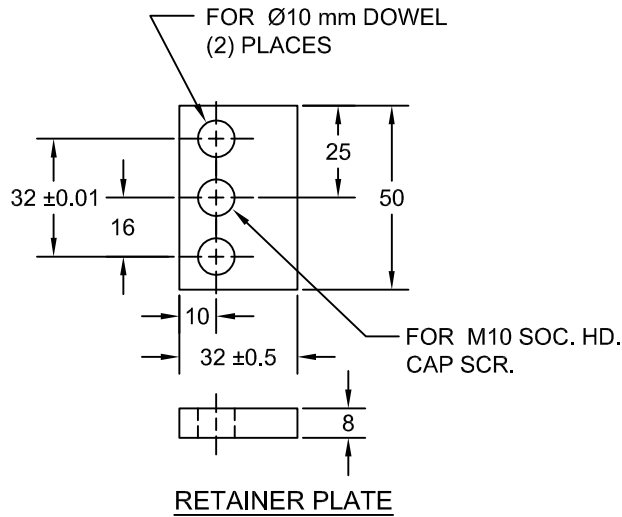

JOLICO J-B TOOL

PRINTED COPY IS UNCONTROLLED

TRIM TAB HOLD DOWN PIN ASSEMBLY

JOLICO NUMBER	FORD PART NUMBER
J - 661972	WDX16-80-36252

JOLICO NUMBER	FORD PART NUMBER
J - 661934	WDX16-80-36253

JOLICO NUMBER	FORD PART NUMBER
J - 661974	WDX16-80-36254

JOLICO NUMBER	FORD PART NUMBER
J - 661933	WDX16-80-36251

ORDERING EXAMPLE
J-661932 - 50 - 100 - 250

HOLD DOWN PIN ASSEMBLY NUMBER ————
A = 50 ————
B = 100 ————
L = 250 PIN LENGTH ————

JOLICO ASSEMBLY NUMBER	FORD ASSEMBLY NUMBER	JOLICO PART NAME AND NUMBER			
		HOLD DOWN PIN	RETAINER PLATE	SPRING RETAINER PLATE	BRONZE BUSHING
J-661932	WDX16-80-3625A	J-661933	J-661972	J-661934	J-661974