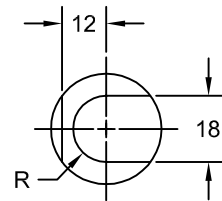

JOLICO J-B TOOL

PRINTED COPY IS UNCONTROLLED

TRIM TAB HOLD DOWN PIN ASSEMBLY

BRONZE BUSHING

| JOLICO NUMBER | FORD PART NUMBER |
|---------------|------------------|
| J - 661973 | WDX16-80-37302 |

ORDERING EXAMPLE

J-661970 - 150 - 128 - 35 - 300

HOLD DOWN PIN

| JOLICO NUMBER | FORD PART NUMBER |
|---------------|------------------|
| J - 661971 | WDX16-80-37301 |

| JOLICO ASSEMBLY NUMBER | FORD ASSEMBLY NUMBER | JOLICO PART NAME AND NUMBER | | |
|------------------------|----------------------|-----------------------------|----------------|----------------|
| | | HOLD DOWN PIN | RETAINER PLATE | BRONZE BUSHING |
| J-661970 | WDX16-80-3730A | J-661971 | J-661972 | J-661973 |