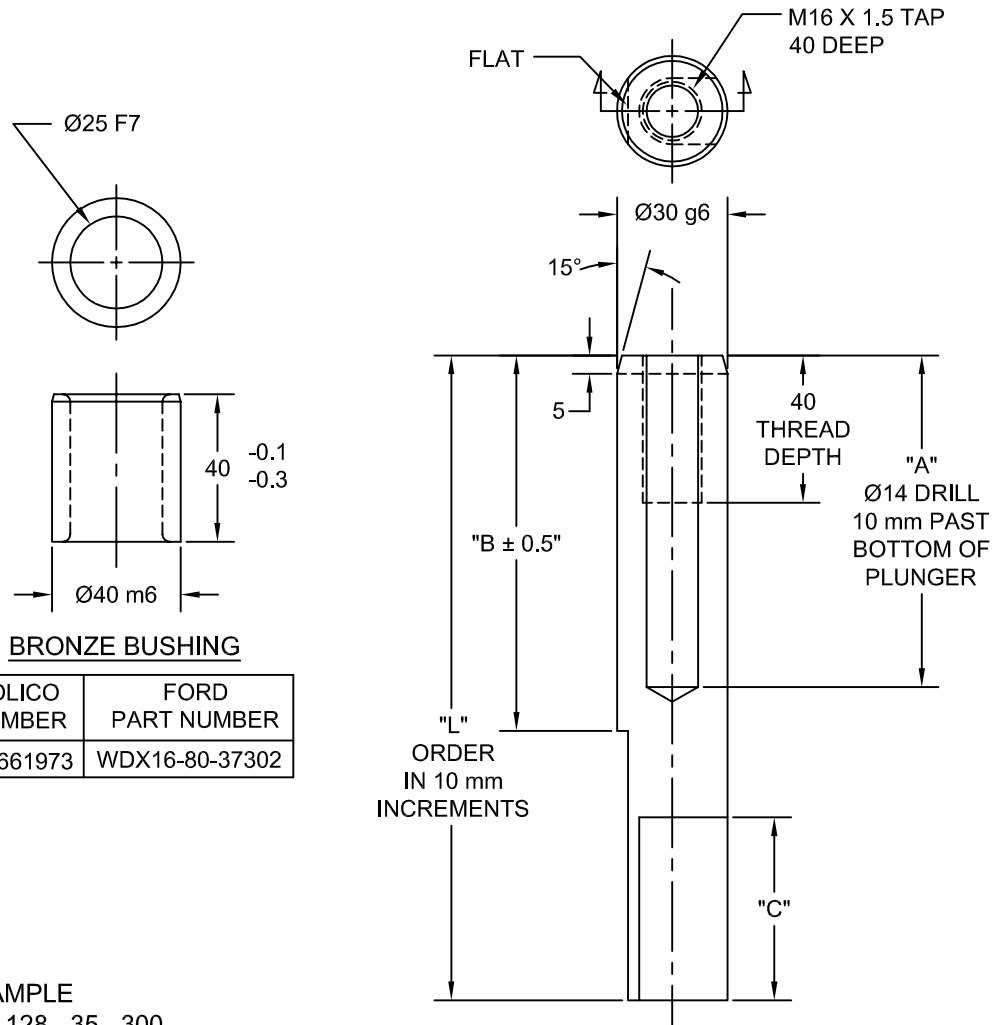

JOLICO J-B TOOL

PRINTED COPY IS UNCONTROLLED

TRIM TAB HOLD DOWN PIN ASSEMBLY

BRONZE BUSHING

| JOLICO NUMBER | FORD PART NUMBER |
|---------------|------------------|
| J - 661973 | WDX16-80-37302 |

ORDERING EXAMPLE

J-661970 - 150 - 128 - 35 - 300

HOLD DOWN PIN

| JOLICO NUMBER | FORD PART NUMBER |
|---------------|------------------|
| J - 661971 | WDX16-80-37301 |

| JOLICO ASSEMBLY NUMBER | FORD ASSEMBLY NUMBER | JOLICO PART NAME AND NUMBER | | |
|------------------------|----------------------|-----------------------------|----------------|----------------|
| | | HOLD DOWN PIN | RETAINER PLATE | BRONZE BUSHING |
| J-661970 | WDX16-80-3730A | J-661971 | J-661972 | J-661973 |