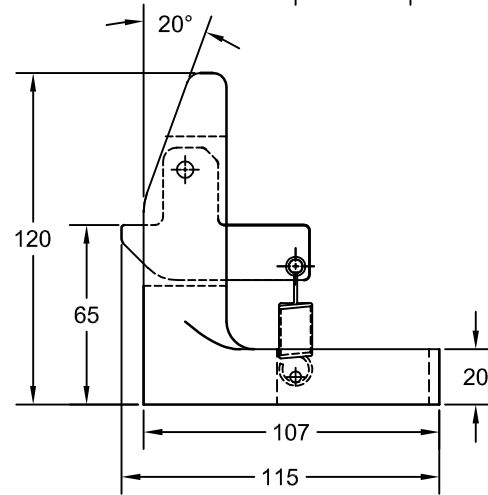

JOLICO J-B TOOL

PRINTED COPY IS UNCONTROLLED

GAGE FINGER LATCH SHORT AND LONG 120 TALL FOR HOT STAMPING DIES

GAGE FINGER LATCH SHORT

JOLICO NUMBER	FORD PART NUMBER
J - 128110	WDX16-64-02115A

GAGE FINGER LATCH LONG

JOLICO NUMBER	FORD PART NUMBER
J - 128100	WDX16-64-01142A