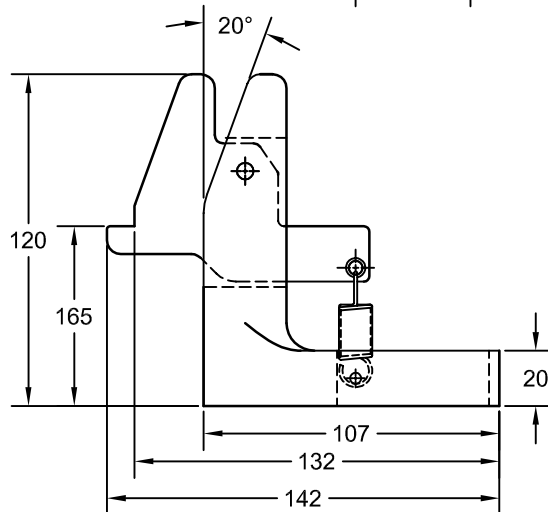

JOLICO J-B TOOL

PRINTED COPY IS UNCONTROLLED

GAGE FINGER LATCH SHORT AND LONG 120 TALL FOR HOT STAMPING DIES

GAGE FINGER LATCH SHORT

JOLICO NUMBER	FORD PART NUMBER
J - 128110	WDX16-64-02115A

GAGE FINGER LATCH LONG

JOLICO NUMBER	FORD PART NUMBER
J - 128100	WDX16-64-01142A