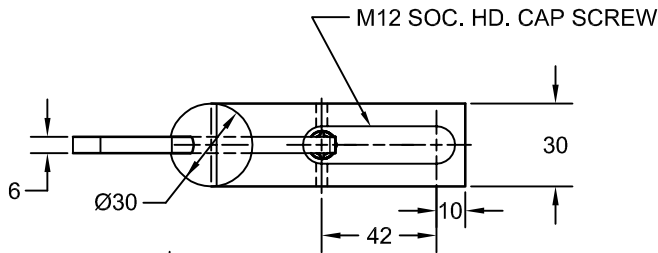

JOLICO J-B TOOL

PRINTED COPY IS UNCONTROLLED

GAGE FINGER LATCH SHORT AND LONG 120 TALL FOR HOT STAMPING DIES

GAGE FINGER LATCH SHORT

JOLICO NUMBER	FORD PART NUMBER
J - 128110	WDX16-64-02115A

GAGE FINGER LATCH LONG

JOLICO NUMBER	FORD PART NUMBER
J - 128100	WDX16-64-01142A