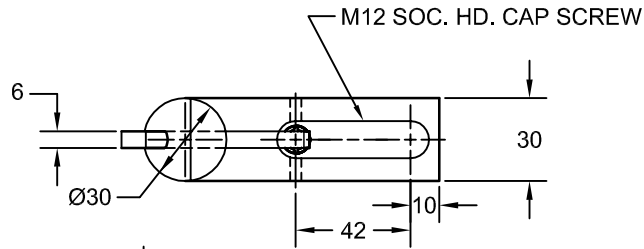

JOLICO J-B TOOL

PRINTED COPY IS UNCONTROLLED

GAGE FINGER LATCH SHORT AND LONG 120 TALL FOR HOT STAMPING DIES

GAGE FINGER LATCH SHORT

JOLICO NUMBER	FORD PART NUMBER
J - 128110	WDX16-64-02115A

GAGE FINGER LATCH LONG

JOLICO NUMBER	FORD PART NUMBER
J - 128100	WDX16-64-01142A