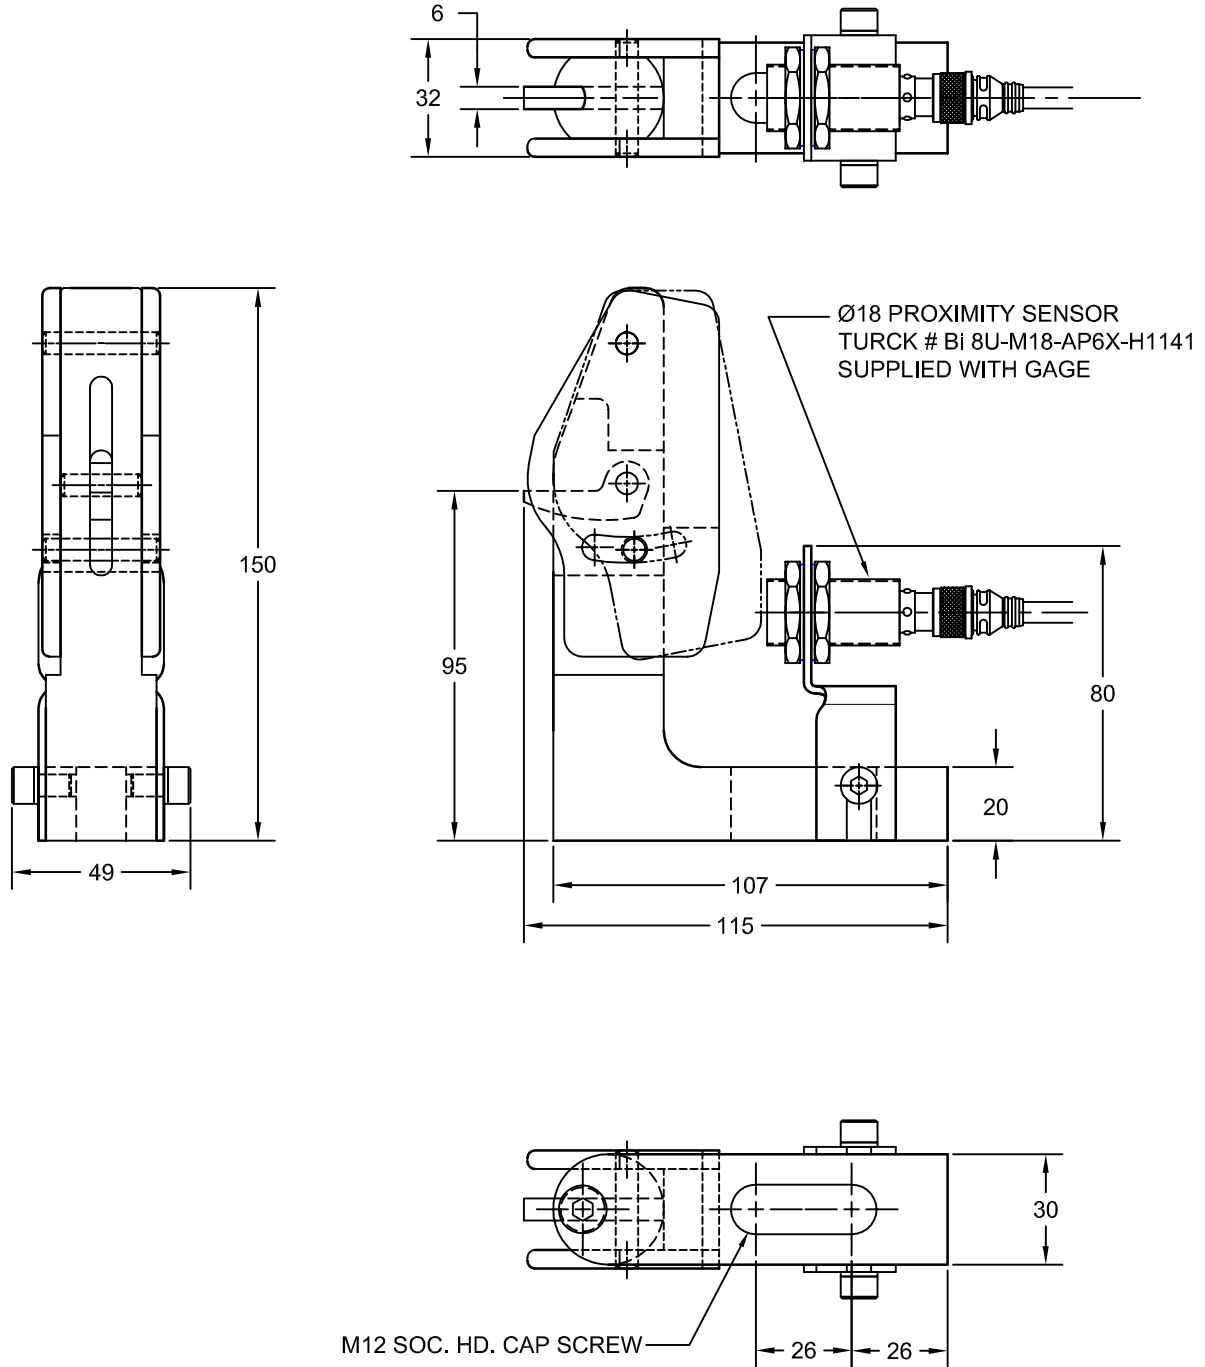

## GAGE FINGER LATCH WITH SENSOR FOR HOT STAMPING DIES

JOLICO NUMBER	FORD PART NUMBER
J - 128115	WDX16-64-05150A