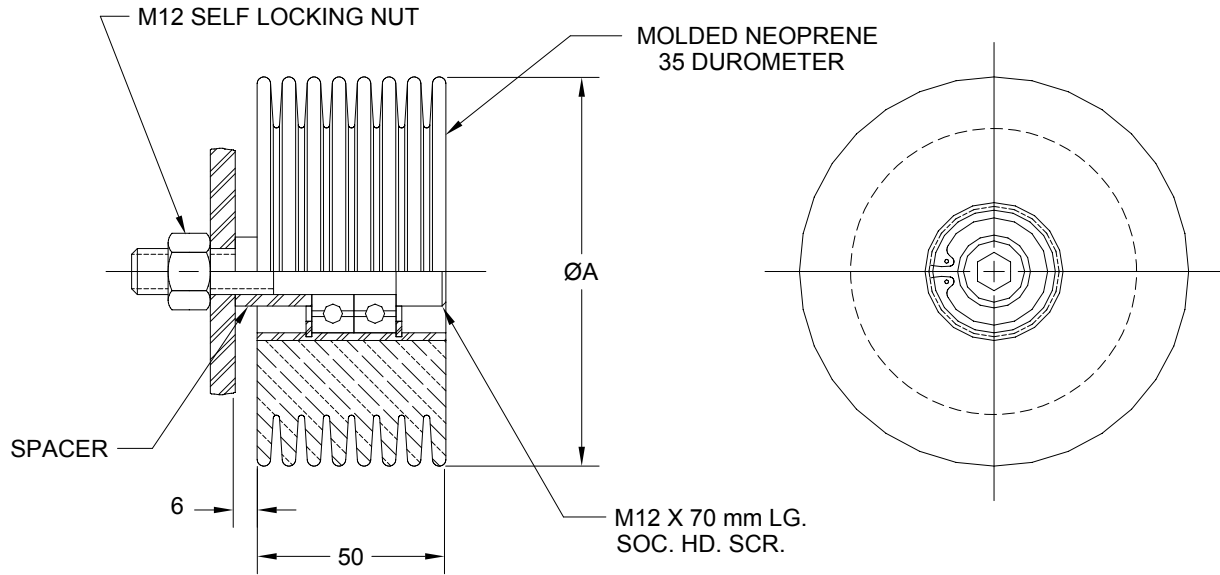

# ROLLER ASSEMBLY FINNED AND SOLID

## FINNED ROLLER

JOLICO NUMBER	FORD PART NUMBER	A
J - 887497	WDX18 - 80 - 14065	65
J - 887498	WDX18 - 80 - 14100	100

## SOLID ROLLER

JOLICO NUMBER	FORD PART NUMBER	MATERIAL	A
J - 887499	WDX18 - 80 - 1403	SOLID RUBBER ROLLER	65
J - 887500	WDX18 - 60 - 28102	SOLID RUBBER ROLLER	100
J - 887501	WDX18 - 80 - 1405	SOLID URETHANE ROLLER	65
J - 887502	WDX18 - 80 - 1406	SOLID URETHANE ROLLER	100