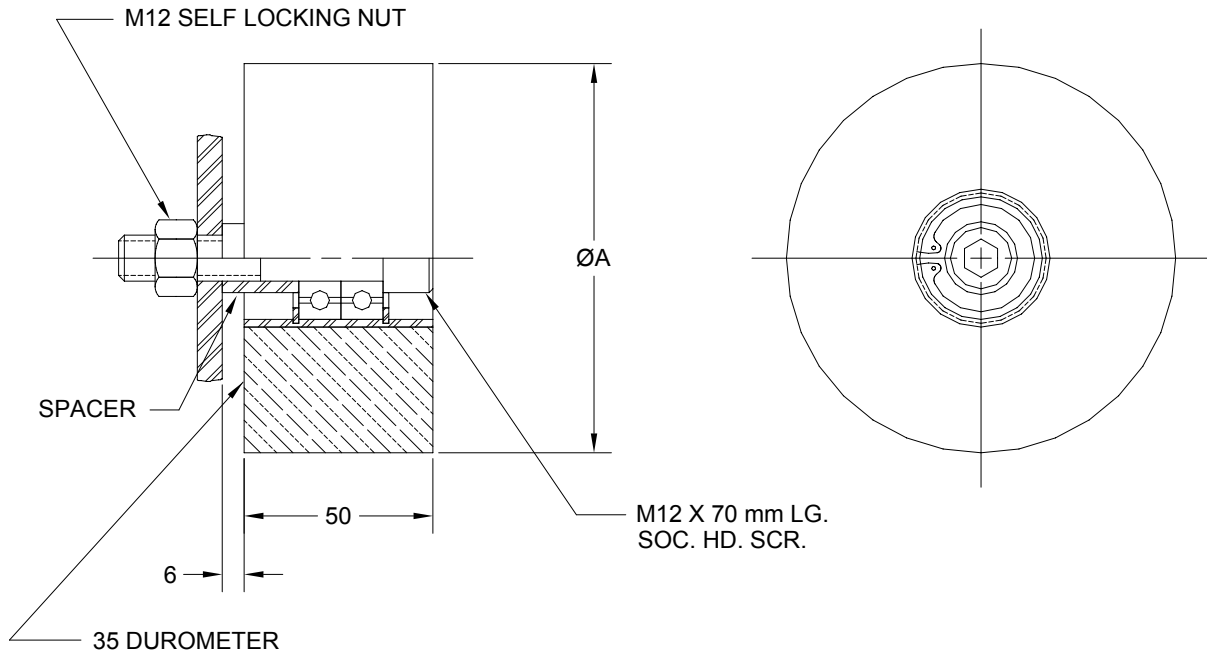

# ROLLER ASSEMBLY FINNED AND SOLID

## FINNED ROLLER

JOLICO NUMBER	FORD PART NUMBER	A
J - 887497	WDX18 - 80 - 14065	65
J - 887498	WDX18 - 80 - 14100	100

## SOLID ROLLER

JOLICO NUMBER	FORD PART NUMBER	MATERIAL	A
J - 887499	WDX18 - 80 - 1403	SOLID RUBBER ROLLER	65
J - 887500	WDX18 - 60 - 28102	SOLID RUBBER ROLLER	100
J - 887501	WDX18 - 80 - 1405	SOLID URETHANE ROLLER	65
J - 887502	WDX18 - 80 - 1406	SOLID URETHANE ROLLER	100