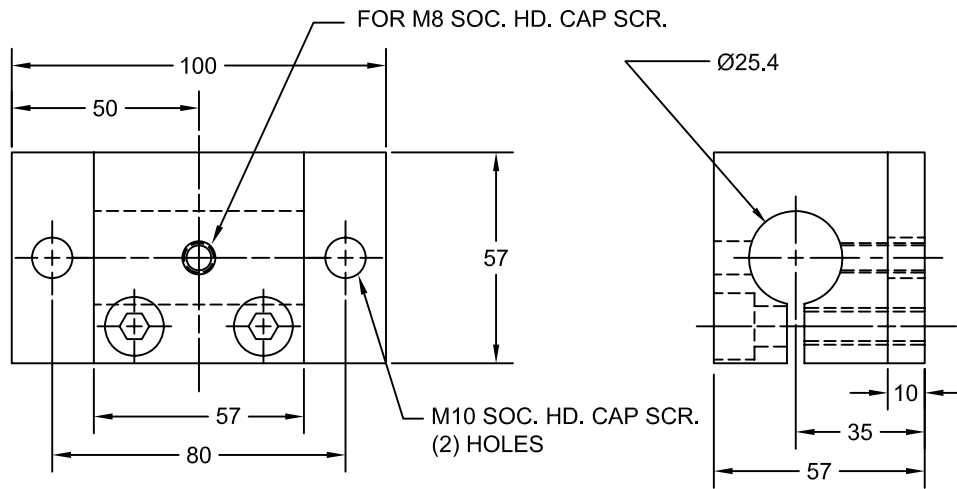

JOLICO J-B TOOL

PRINTED COPY IS UNCONTROLLED

ALUMINUM FLANGE CLAMP AND ANGLE MOUNT BRACKET

ALUMINUM FLANGE CLAMP

JOLICO NUMBER	FORD PART NUMBER
J - 888972	WDX18 - 80 - 0357100

ANGLE MOUNT BRACKET

JOLICO NUMBER	FORD PART NUMBER
J - 888965	WDX18 - 80 - 0310076