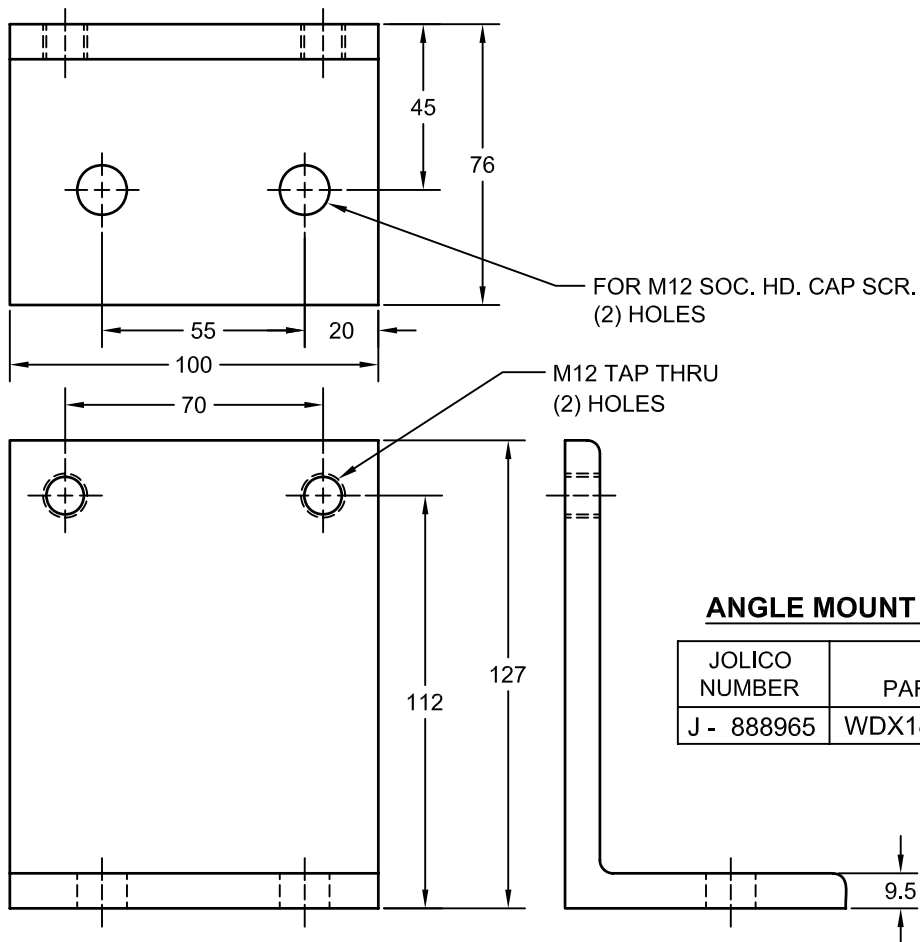

JOLICO J-B TOOL

PRINTED COPY IS UNCONTROLLED

ALUMINUM FLANGE CLAMP AND ANGLE MOUNT BRACKET

ALUMINUM FLANGE CLAMP

JOLICO NUMBER	FORD PART NUMBER
J - 888972	WDX18 - 80 - 0357100

ANGLE MOUNT BRACKET

JOLICO NUMBER	FORD PART NUMBER
J - 888965	WDX18 - 80 - 0310076