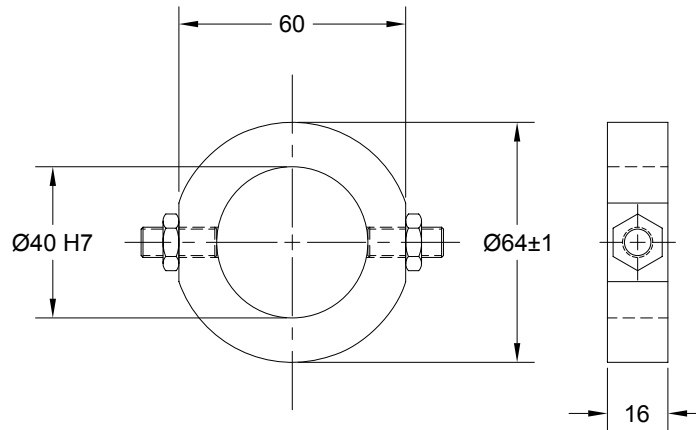

SERVO LIFTER STOP AND LIFTER SHAFT

LIFTER STOP

JOLICO NUMBER	FORD PART NUMBER
J - 999868	WDX18 - 98 - 0340064

LIFTER SHAFT

JOLICO NUMBER	FORD PART NUMBER
J - 999869	WDX18 - 98 - 0340060

ORDERING EXAMPLE

J - 999869 L 200

↑
SPECIFY LENGTH
WHEN ORDERING