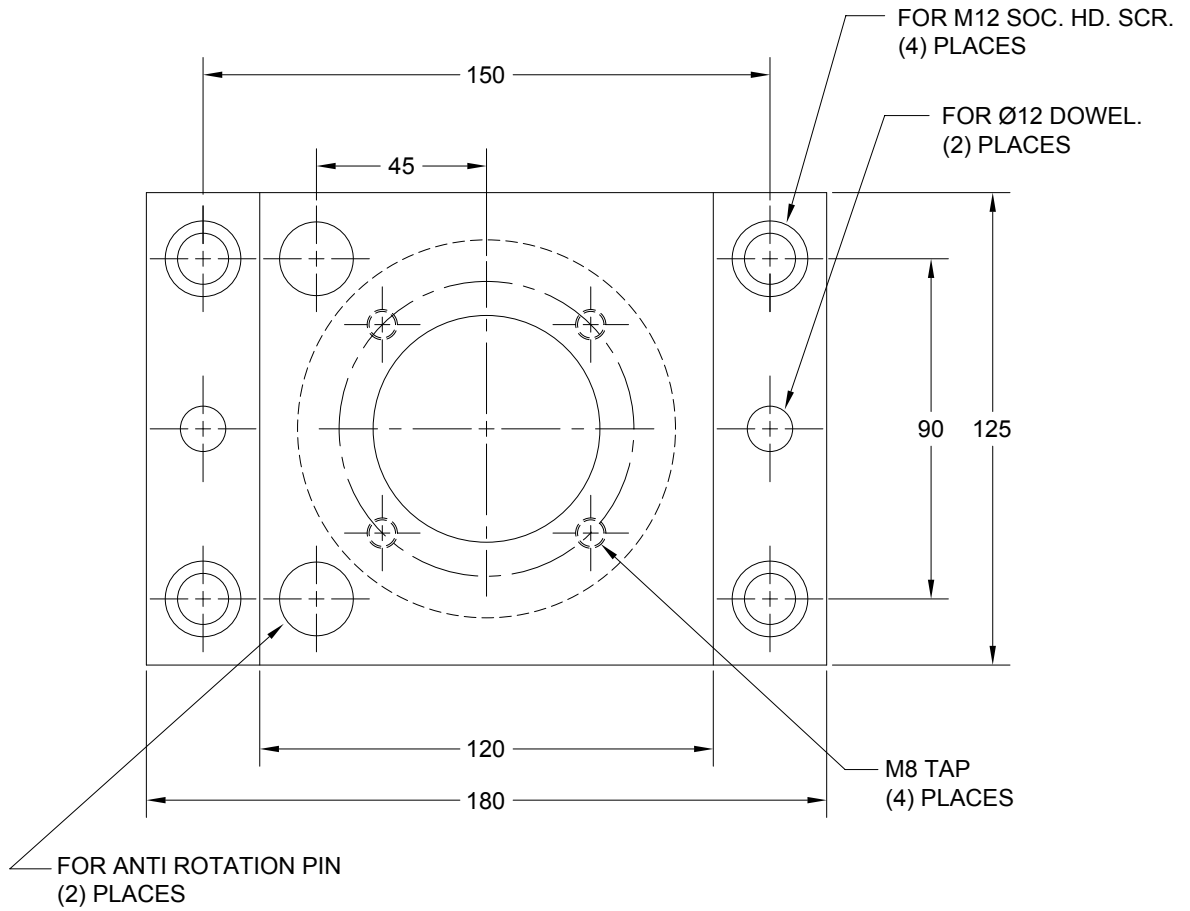

SERVO LIFTER BUSHING HOUSING

| JOLICO NUMBER | FORD PART NUMBER |
|---------------|----------------------|
| J - 999867 | WDX18 - 98 - 0260082 |