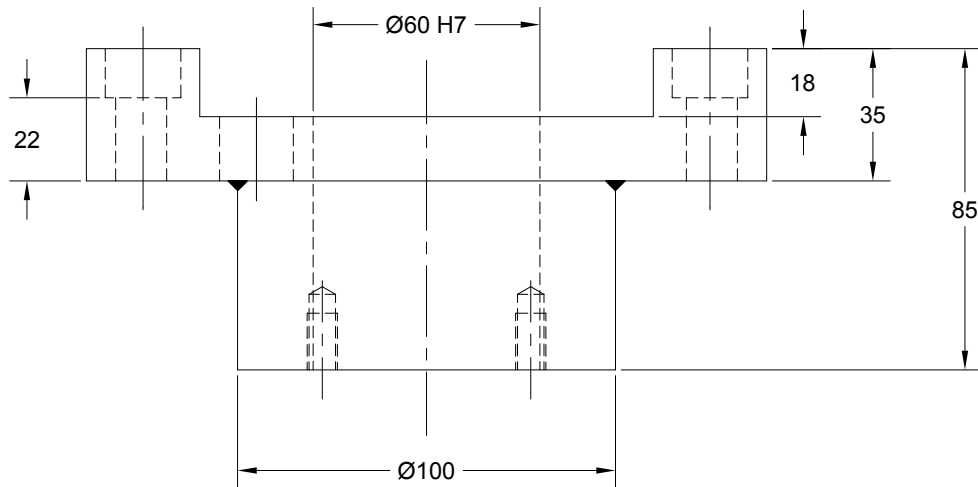

SERVO LIFTER BUSHING HOUSING

| JOLICO NUMBER | FORD PART NUMBER |
|---------------|----------------------|
| J - 999867 | WDX18 - 98 - 0260082 |