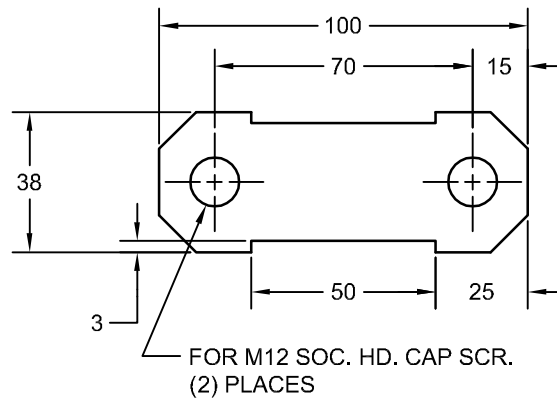

JOLICO J-B TOOL

PRINTED COPY IS UNCONTROLLED

TRANSFER PIN AND RETAINER PLATES USE FOR FLOOR PAN DIMPLE SLIDE ASSEMBLY

TRANSFER PIN

JOLICO NUMBER	FORD PART NUMBER
J - 441443	WDX18-80-3032127

RETAINER PLATE

JOLICO NUMBER	FORD PART NUMBER
J - 441442	WDX18-80-303550

RETAINER PLATE

JOLICO NUMBER	FORD PART NUMBER
J - 441444	WDX18-80-30038