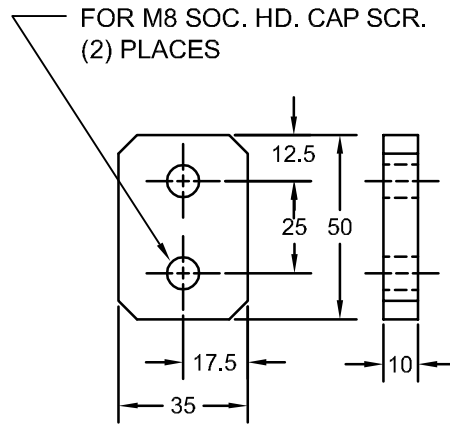

JOLICO J-B TOOL

PRINTED COPY IS UNCONTROLLED

TRANSFER PIN AND RETAINER PLATES USE FOR FLOOR PAN DIMPLE SLIDE ASSEMBLY

TRANSFER PIN

JOLICO NUMBER	FORD PART NUMBER
J - 441443	WDX18-80-3032127

RETAINER PLATE

JOLICO NUMBER	FORD PART NUMBER
J - 441442	WDX18-80-303550

RETAINER PLATE

JOLICO NUMBER	FORD PART NUMBER
J - 441444	WDX18-80-30038