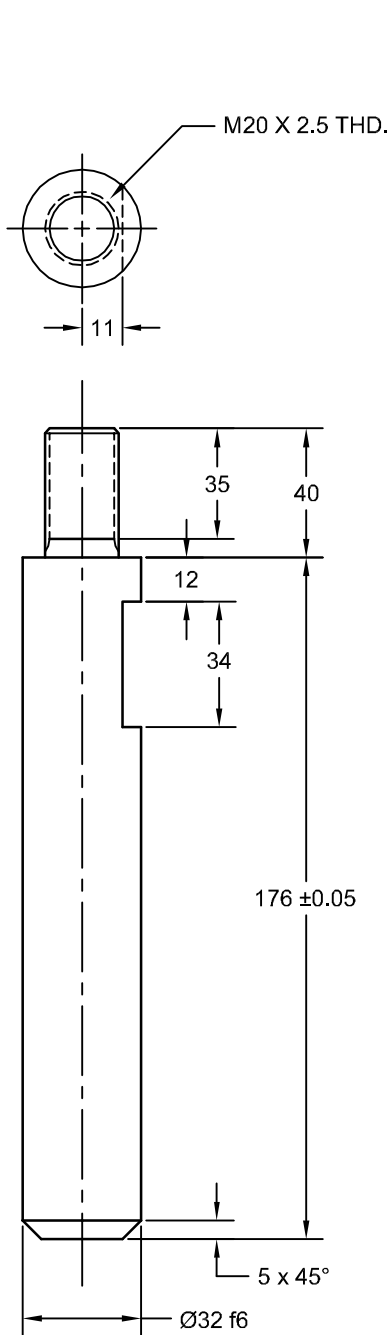

JOLICO J-B TOOL

PRINTED COPY IS UNCONTROLLED

TRANSFER PIN AND RETAINER PLATES USE FOR FLOOR PAN DIMPLE SLIDE ASSEMBLY

TRANSFER PIN

JOLICO NUMBER	FORD PART NUMBER
J - 441443	WDX18-80-3032127

RETAINER PLATE

JOLICO NUMBER	FORD PART NUMBER
J - 441442	WDX18-80-303550

RETAINER PLATE

JOLICO NUMBER	FORD PART NUMBER
J - 441444	WDX18-80-30038