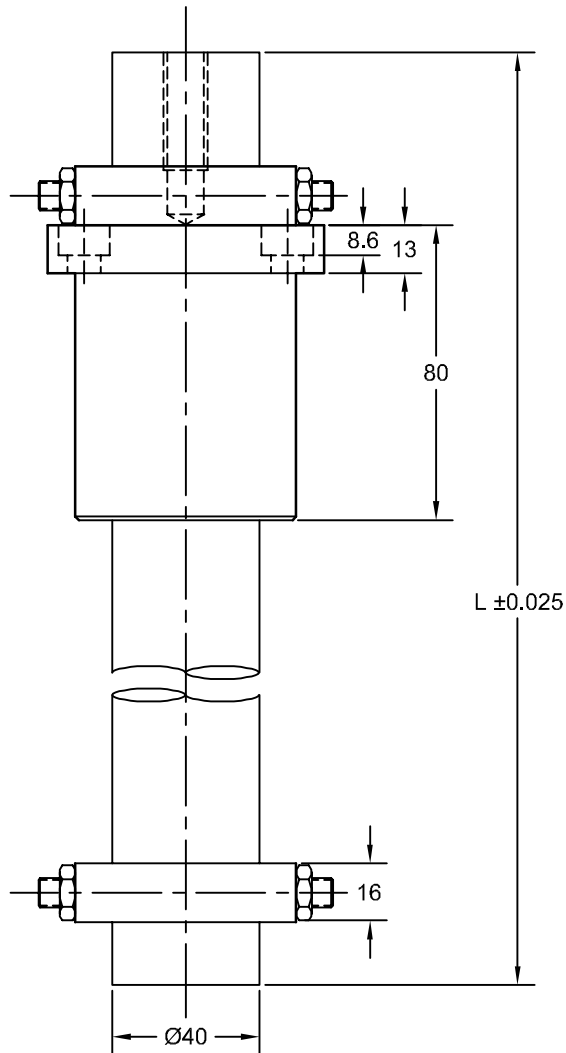

JOLICO J-B TOOL

PRINTED COPY IS UNCONTROLLED

EXTENSION LIFTER PIN ASSEMBLY

JOLICO ORDERING
EXAMPLE

J-999864 L340

SPECIFY LENGTH
WHEN ORDERING

| JOLICO NUMBER | FORD PART NUMBER |
|---------------|------------------|
| J - 999864 | WDX18-80-3601A |