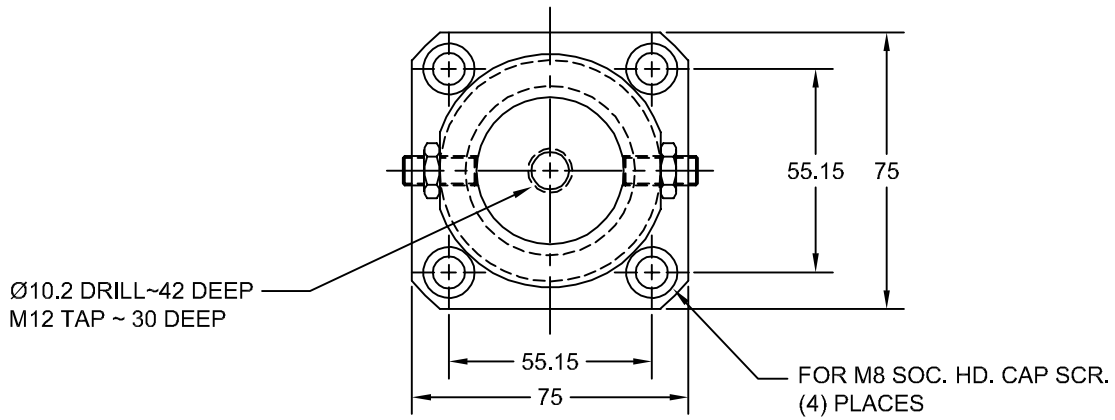

JOLICO J-B TOOL

PRINTED COPY IS UNCONTROLLED

EXTENSION LIFTER PIN ASSEMBLY

JOLICO ORDERING
EXAMPLE

J-999864 L340

SPECIFY LENGTH
WHEN ORDERING

| JOLICO NUMBER | FORD PART NUMBER |
|---------------|------------------|
| J - 999864 | WDX18-80-3601A |