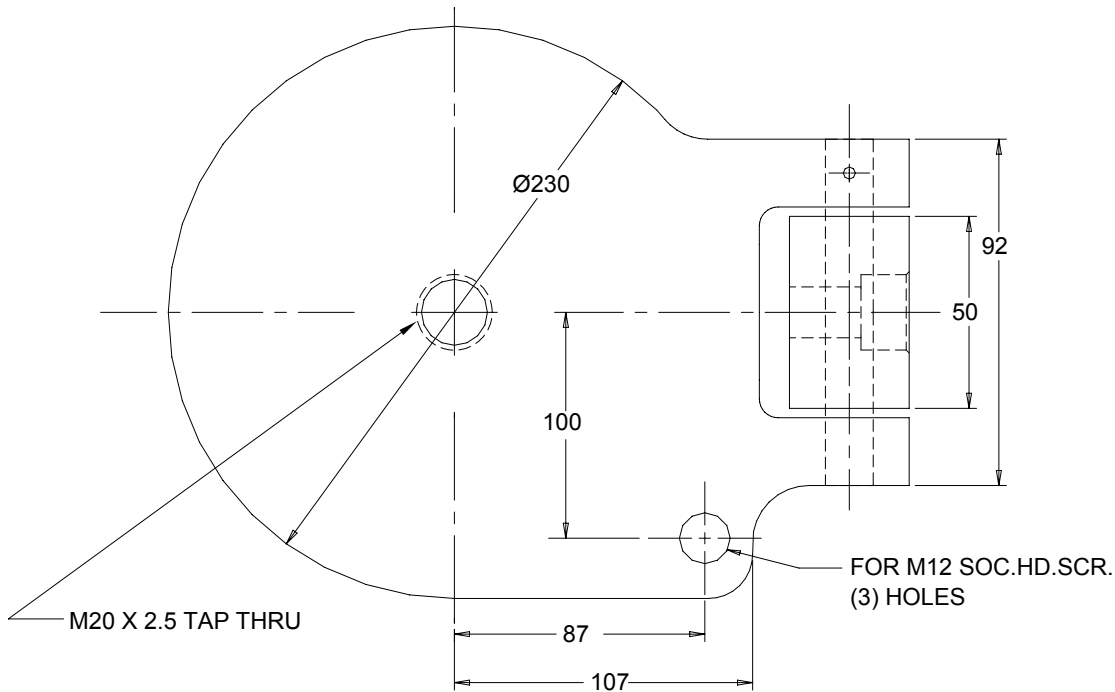

JOLICO J-B TOOL

PRINTED COPY IS UNCONTROLLED

RUBBER STORAGE BLOCK SWING AWAY BASE USE FOR Ø 150 STORAGE BLOCK

MATERIAL:
CAST ALLOY ALUMINUM

JOLICO NUMBER	FORD PART NUMBER
J - 223581	WDX13 - 80 - 0702