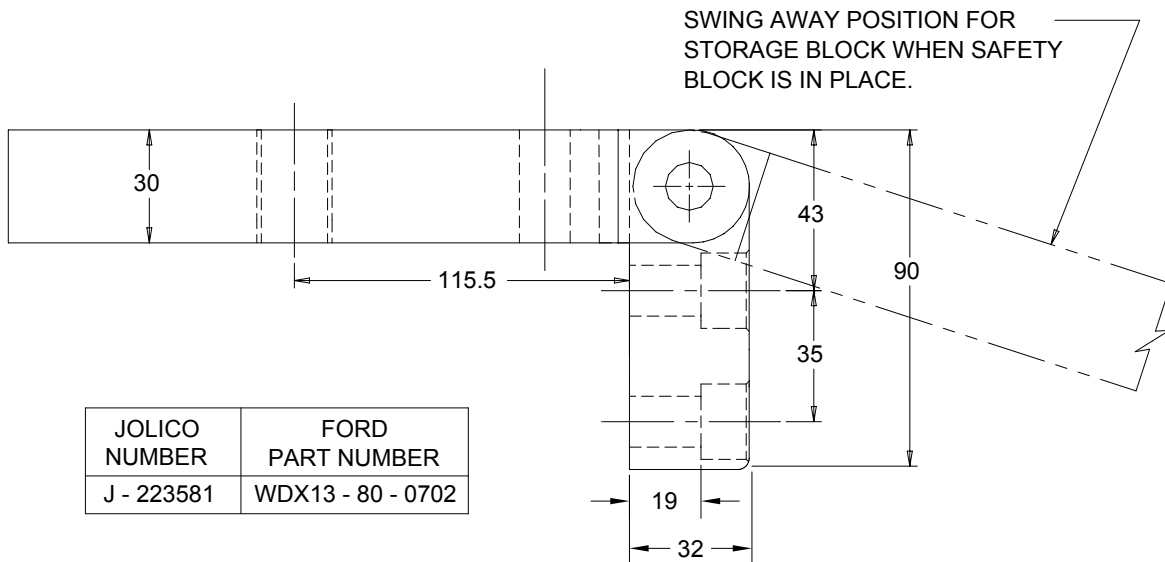

JOLICO J-B TOOL

PRINTED COPY IS UNCONTROLLED

RUBBER STORAGE BLOCK SWING AWAY BASE USE FOR Ø 150 STORAGE BLOCK

MATERIAL:
CAST ALLOY ALUMINUM

JOLICO NUMBER	FORD PART NUMBER
J - 223581	WDX13 - 80 - 0702