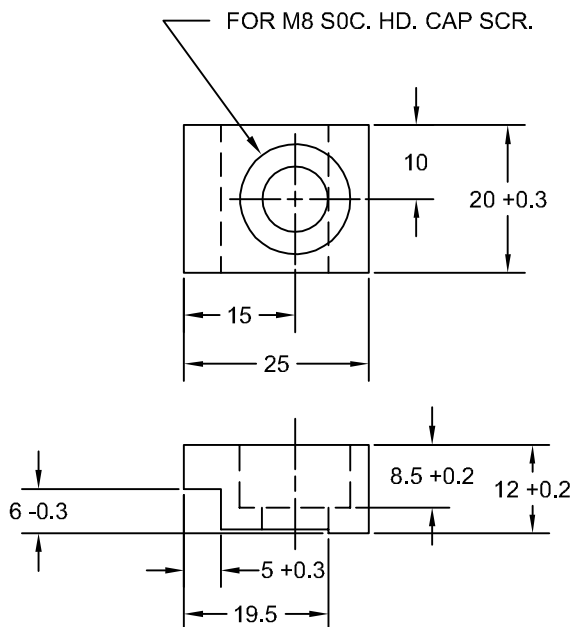

JOLICO J-B TOOL

PRINTED COPY IS UNCONTROLLED

TOE CLAMPS

JOLICO NUMBER	FORD PART NUMBER	A	B	C	D	E	F	G	H
J - 112012	WDX7 - 88 - 292031	20	31	8.5	12	3	14	6.1	M8
J - 112028	WDX7 - 88 - 292550	25	50	15	15	4	20	6.1	M10
J - 112033	WDX13 - 60 - 1001	25	50	11	16	4.5	10	6	M10

TOE CLAMP FOR HEMMING DIE GUIDE POST BUSHING

JOLICO NUMBER	FORD PART NUMBER
J - 112036	WDX13-82-01001

JOLICO NUMBER	FORD PART NUMBER
J - 112100	WDX13-82-01002