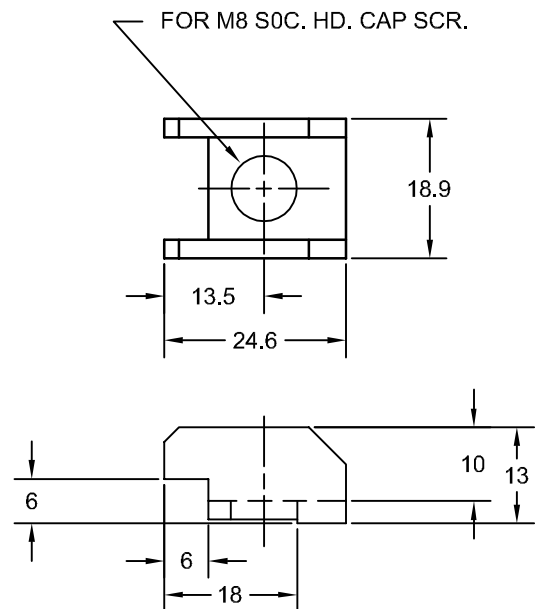

JOLICO J-B TOOL

PRINTED COPY IS UNCONTROLLED

TOE CLAMPS

JOLICO NUMBER	FORD PART NUMBER	A	B	C	D	E	F	G	H
J - 112012	WDX7 - 88 - 292031	20	31	8.5	12	3	14	6.1	M8
J - 112028	WDX7 - 88 - 292550	25	50	15	15	4	20	6.1	M10
J - 112033	WDX13 - 60 - 1001	25	50	11	16	4.5	10	6	M10

TOE CLAMP FOR HEMMING DIE GUIDE POST BUSHING

JOLICO NUMBER	FORD PART NUMBER
J - 112036	WDX13-82-01001

JOLICO NUMBER	FORD PART NUMBER
J - 112100	WDX13-82-01002