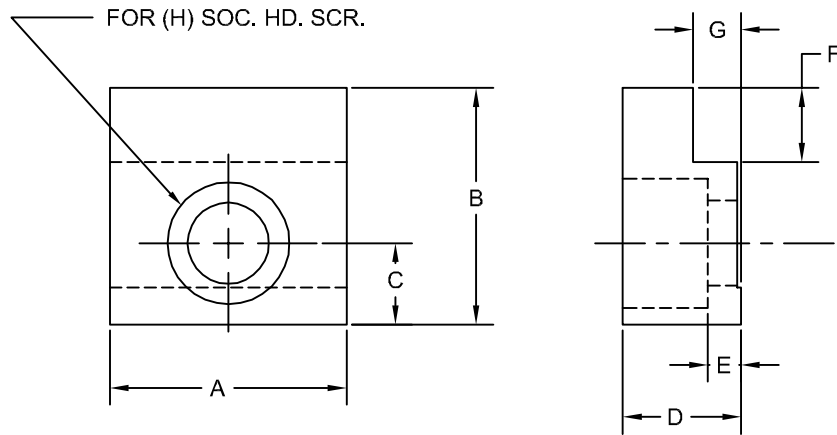

JOLICO J-B TOOL

PRINTED COPY IS UNCONTROLLED

TOE CLAMPS

JOLICO NUMBER	FORD PART NUMBER	A	B	C	D	E	F	G	H
J - 112012	WDX7 - 88 - 292031	20	31	8.5	12	3	14	6.1	M8
J - 112028	WDX7 - 88 - 292550	25	50	15	15	4	20	6.1	M10
J - 112033	WDX13 - 60 - 1001	25	50	11	16	4.5	10	6	M10

TOE CLAMP FOR HEMMING DIE GUIDE POST BUSHING

JOLICO NUMBER	FORD PART NUMBER
J - 112036	WDX13-82-01001

JOLICO NUMBER	FORD PART NUMBER
J - 112100	WDX13-82-01002