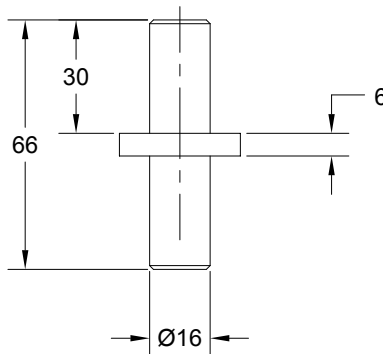

JOLICO J-B TOOL

PRINTED COPY IS UNCONTROLLED

SPRING STUD AND Ø32 SPRING SPACER

SPRING STUD

JOLICO NUMBER	A	B	C	THREAD SIZE
J - 996394	45	19	9.5	M16 X 2.0 THREAD
J - 996472	52	25	12.5	M20 X 2.5 THREAD

Ø32 SPRING SPACER

JOLICO NUMBER	FORD PART NUMBER
J - 886490	WDX14 - 80 - 0403266