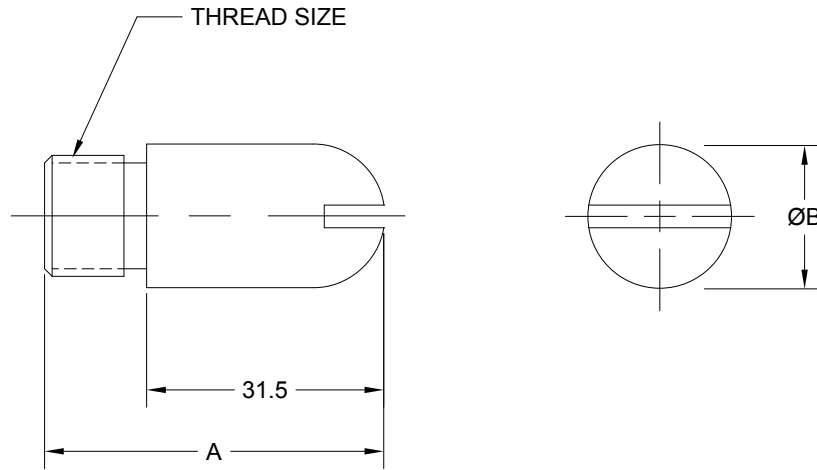

JOLICO J-B TOOL

PRINTED COPY IS UNCONTROLLED

SPRING STUD AND Ø32 SPRING SPACER

SPRING STUD

JOLICO NUMBER	A	B	C	THREAD SIZE
J - 996394	45	19	9.5	M16 X 2.0 THREAD
J - 996472	52	25	12.5	M20 X 2.5 THREAD

Ø32 SPRING SPACER

JOLICO NUMBER	FORD PART NUMBER
J - 886490	WDX14 - 80 - 0403266