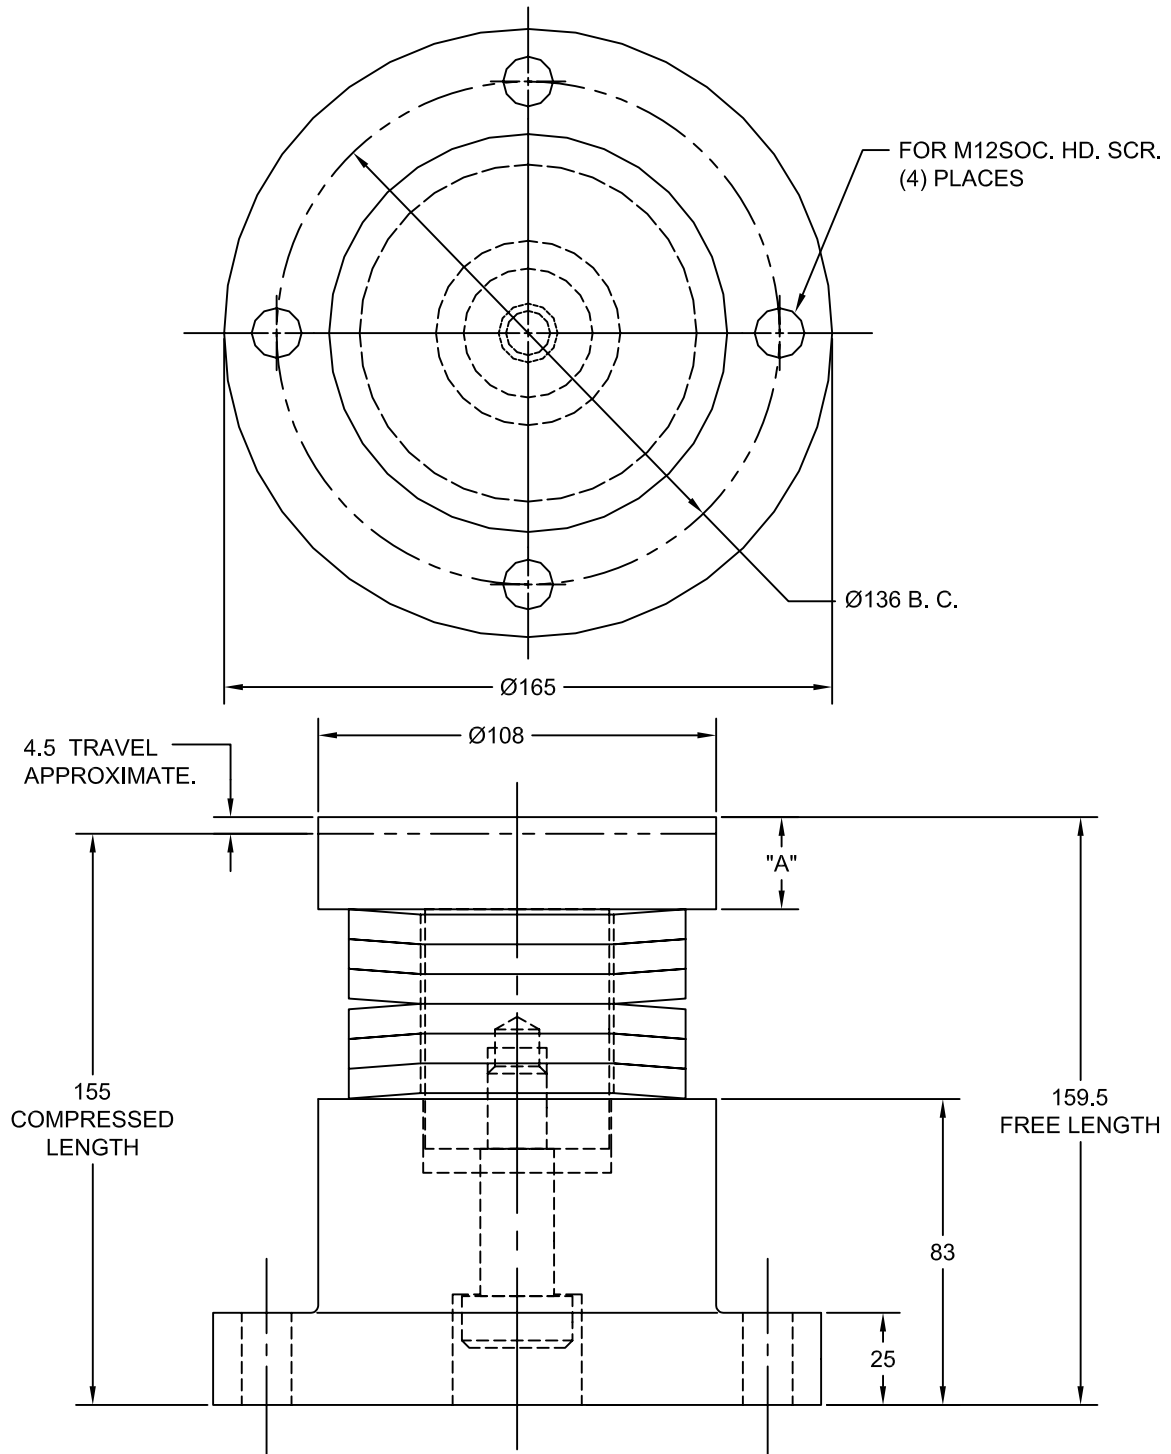

JOLICO J-B TOOL

PRINTED COPY IS UNCONTROLLED

PRESS EQUALIZER BLOCK

JOLICO NUMBER	FORD PART NUMBER	"A"	LOAD DEFLECTION
J - 440788	WDX9-80-4564	41	64 U. S. TONS
J - 440789	WDX9-80-4596	25	96 U. S. TONS