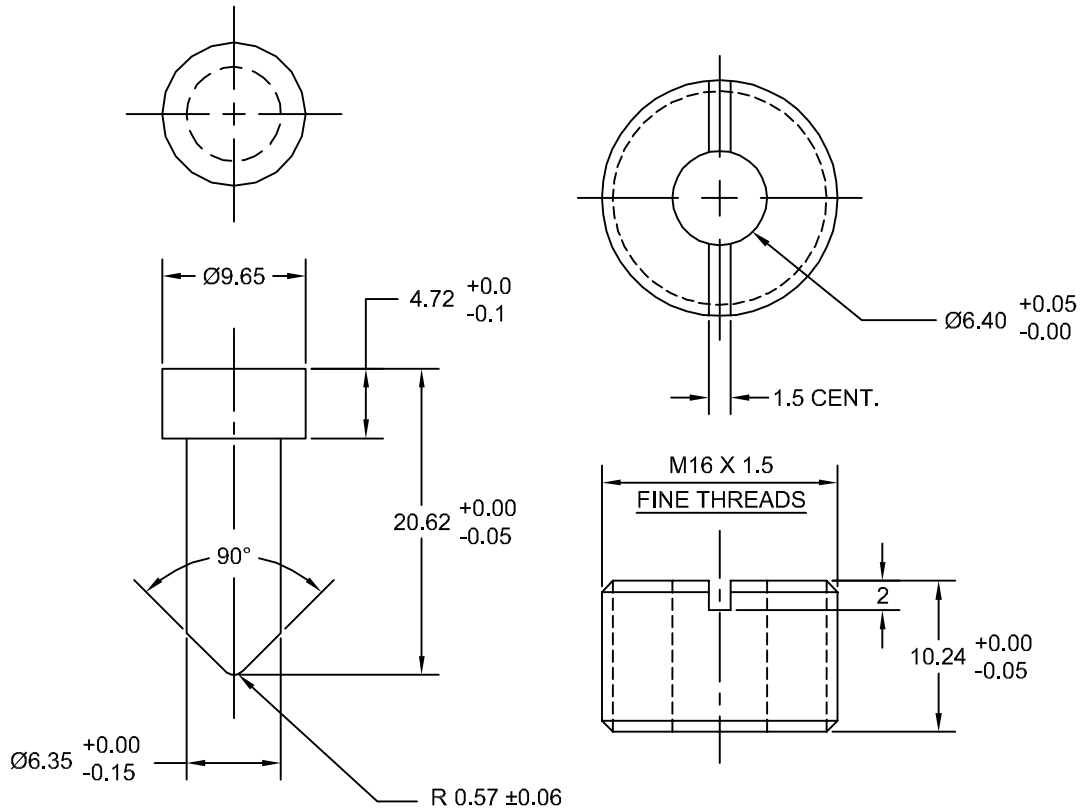

JOLICO J-B TOOL

PRINTED COPY IS UNCONTROLLED

DRILL DIMPLE WITH RETAINER

| JOLICO NUMBER | FORD PART NUMBER |
|---------------|------------------|
| J - 661603 | WDX20-65-0116 |