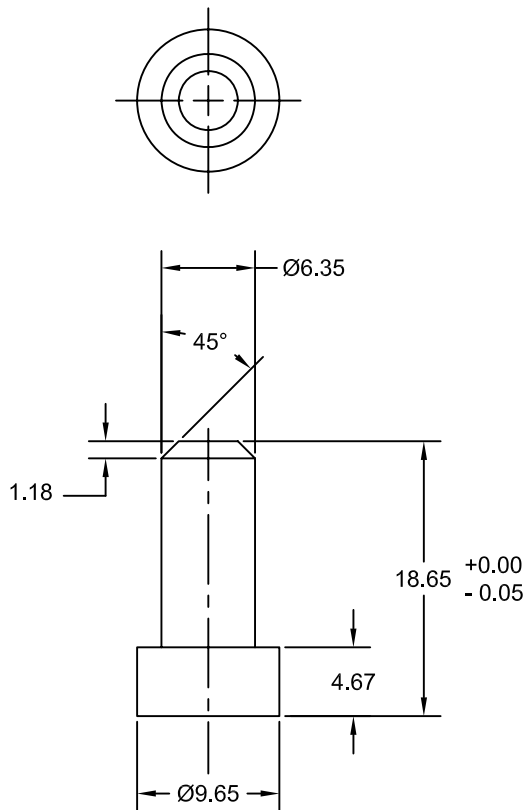

JOLICO J-B TOOL

PRINTED COPY IS UNCONTROLLED

DIMPLER PUNCH UNIT

DIMPLER PIN

JOLICO NUMBER	FORD PART NUMBER
J - 661621	WDX20-80-371618

M16 RETAINER NUT

JOLICO NUMBER	FORD PART NUMBER
J - 661622	WDX20-80-371610

	ASSEMBLY NUMBER	DIMPLER PIN	M16 RETAINER NUT
JOLICO NUMBER	J-661620	J-661621	J-661622
FORD NUMBER	WDX5-60-371618-A	WDX20-80-371618	WDX20-80-371610