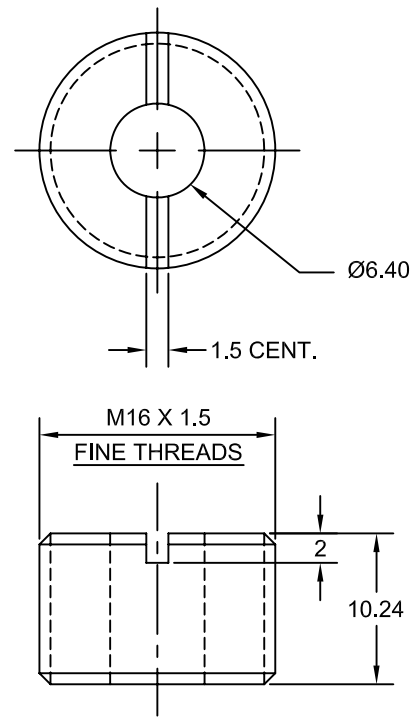

JOLICO J-B TOOL

PRINTED COPY IS UNCONTROLLED

DIMPLER PUNCH UNIT

DIMPLER PIN

JOLICO NUMBER	FORD PART NUMBER
J - 661621	WDX20-80-371618

M16 RETAINER NUT

JOLICO NUMBER	FORD PART NUMBER
J - 661622	WDX20-80-371610

	ASSEMBLY NUMBER	DIMPLER PIN	M16 RETAINER NUT
JOLICO NUMBER	J-661620	J-661621	J-661622
FORD NUMBER	WDX5-60-371618-A	WDX20-80-371618	WDX20-80-371610