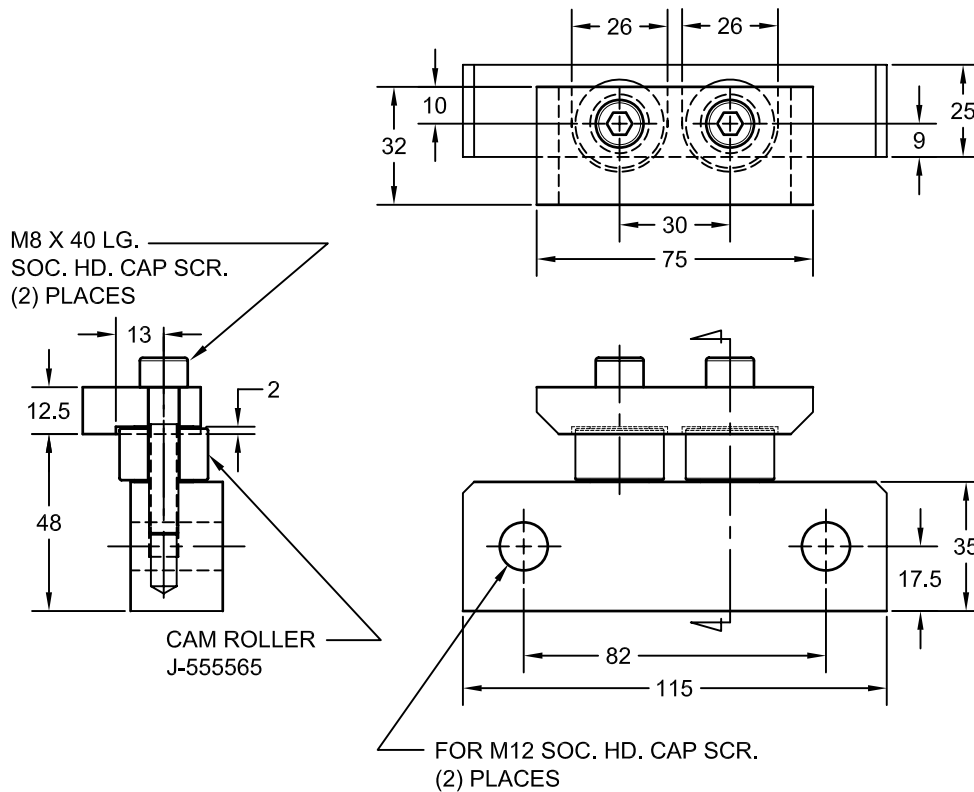

## SOLID CAM ROLLER ASSEMBLY FOR ROLL FORM DIES

### CAM ROLLER

JOLICO NUMBER	FORD PART NUMBER
J-555565	WDX11-84-0401