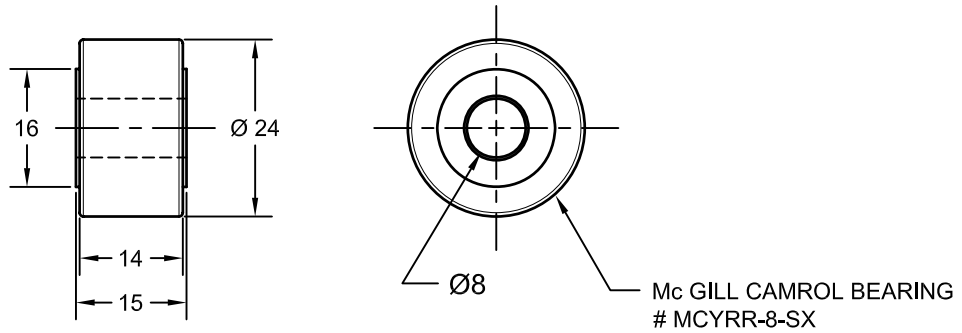

## SOLID CAM ROLLER ASSEMBLY FOR ROLL FORM DIES

### CAM ROLLER

JOLICO NUMBER	FORD PART NUMBER
J-555565	WDX11-84-0401