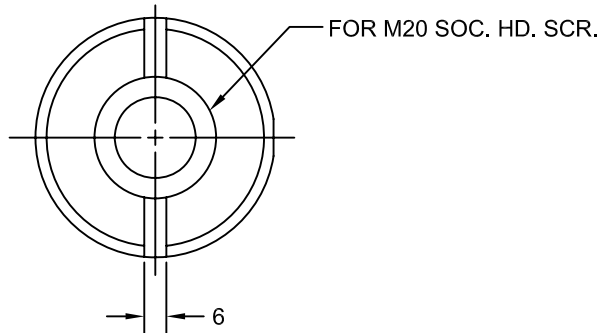

JOLICO J-B TOOL

PRINTED COPY IS
UNCONTROLLED

STOP BLOCK WITH CHECK GROOVE FOR ROLL FORM DIES

JOLICO NUMBER	FORD PART NUMBER
J-228419	WDX11-84-0665

ORDERING EXAMPLE

J-228419 - 165

SPECIFY "L" DIMENSION
WHEN ORDERING