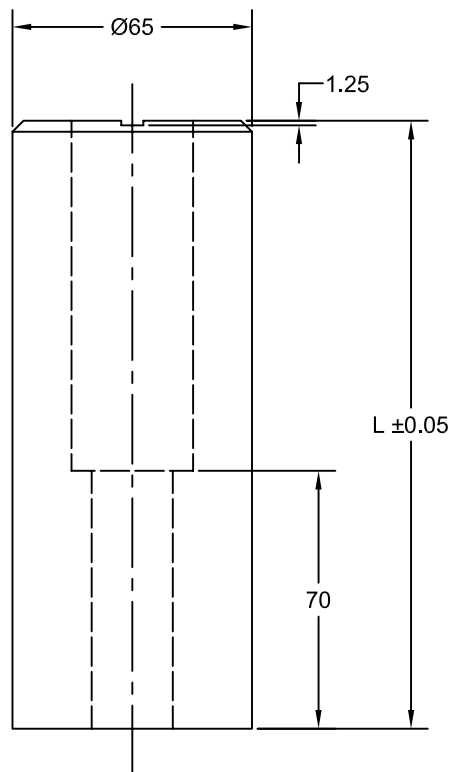

JOLICO J-B TOOL

PRINTED COPY IS
UNCONTROLLED

STOP BLOCK WITH CHECK GROOVE FOR ROLL FORM DIES

JOLICO NUMBER	FORD PART NUMBER
J-228419	WDX11-84-0665

ORDERING EXAMPLE

J-228419 - 165

SPECIFY "L" DIMENSION
WHEN ORDERING