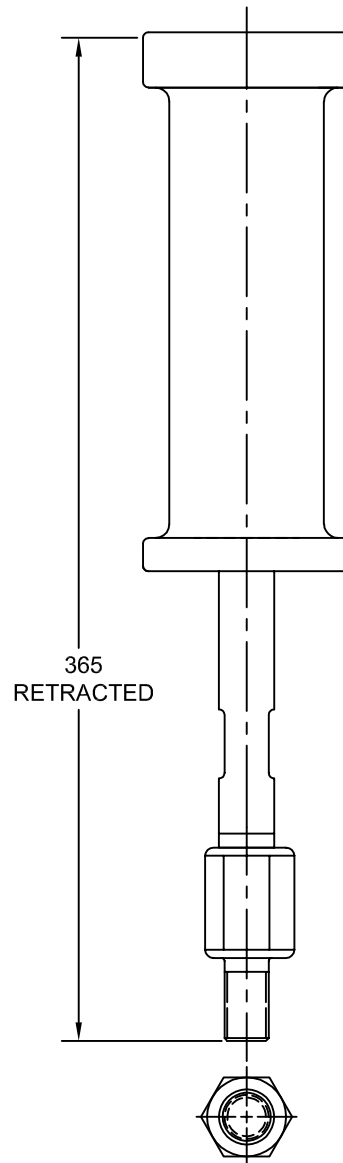

JOLICO J-B TOOL

PRINTED COPY IS UNCONTROLLED

DOWEL PULLER ASSEMBLY AND TIP REPLACEMENT

| DOWEL PULLER ASSEMBLY KIT | | |
|---------------------------|------------------|--|
| JOLICO NUMBER | FORD PART NUMBER | DOWEL PULLER KIT IS SUPPLIED WITH ONE DOWEL PULLER UNIT AND ONE SET OF PULLER TIPS (M6 - M16). |
| J-770110 | WDX30-80-01485-A | |

| DOWEL PULLER TIPS | | |
|-------------------|---------------|-------------------|
| PULLER TIP SIZE | JOLICO NUMBER | FORD PART NUMBER |
| M6 | J-770125 | WDX30-80-01485-06 |
| M8 | J-770120 | WDX30-80-01485-08 |
| M10 | J-770115 | WDX30-80-01485-10 |
| M12 | J-770130 | WDX30-80-01485-12 |
| M16 | J-770112 | WDX30-80-01485-16 |

PULLER TIPS CAN BE ORDERED SEPARATELY
M6, M8, M10, 12 & M16