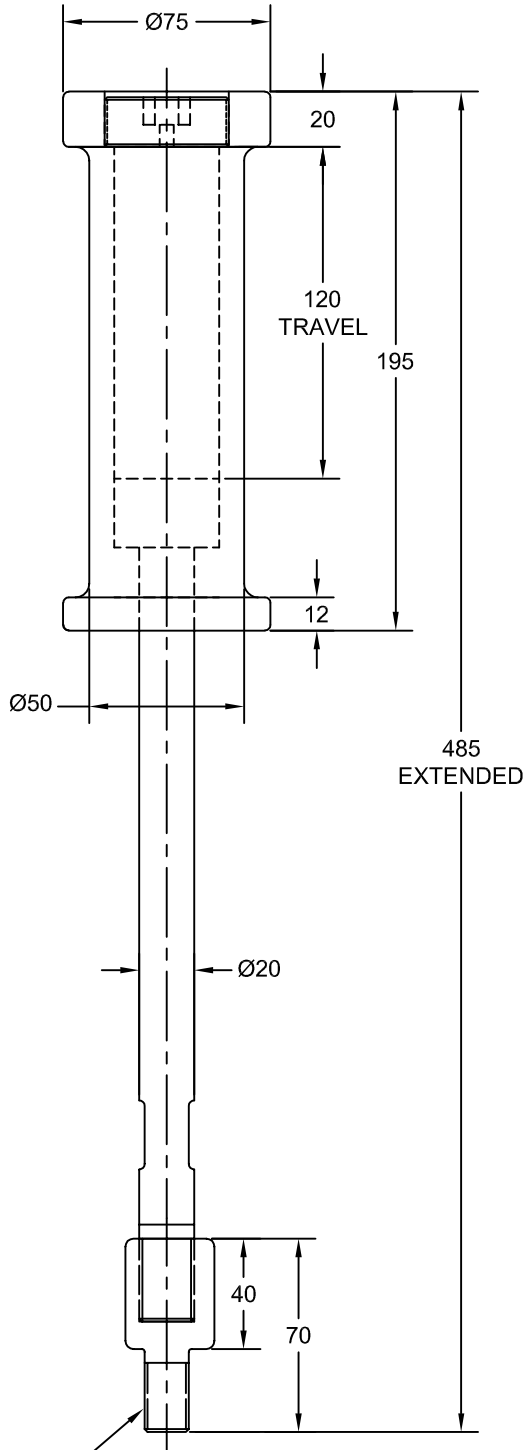

JOLICO J-B TOOL

PRINTED COPY IS UNCONTROLLED

DOWEL PULLER ASSEMBLY AND TIP REPLACEMENT

| DOWEL PULLER ASSEMBLY KIT | | |
|---------------------------|------------------|--|
| JOLICO NUMBER | FORD PART NUMBER | DOWEL PULLER KIT IS SUPPLIED WITH ONE DOWEL PULLER UNIT AND ONE SET OF PULLER TIPS (M6 - M16). |
| J-770110 | WDX30-80-01485-A | |

| DOWEL PULLER TIPS | | |
|-------------------|---------------|-------------------|
| PULLER TIP SIZE | JOLICO NUMBER | FORD PART NUMBER |
| M6 | J-770125 | WDX30-80-01485-06 |
| M8 | J-770120 | WDX30-80-01485-08 |
| M10 | J-770115 | WDX30-80-01485-10 |
| M12 | J-770130 | WDX30-80-01485-12 |
| M16 | J-770112 | WDX30-80-01485-16 |

PULLER TIPS CAN BE ORDERED SEPARATELY
M6, M8, M10, 12 & M16