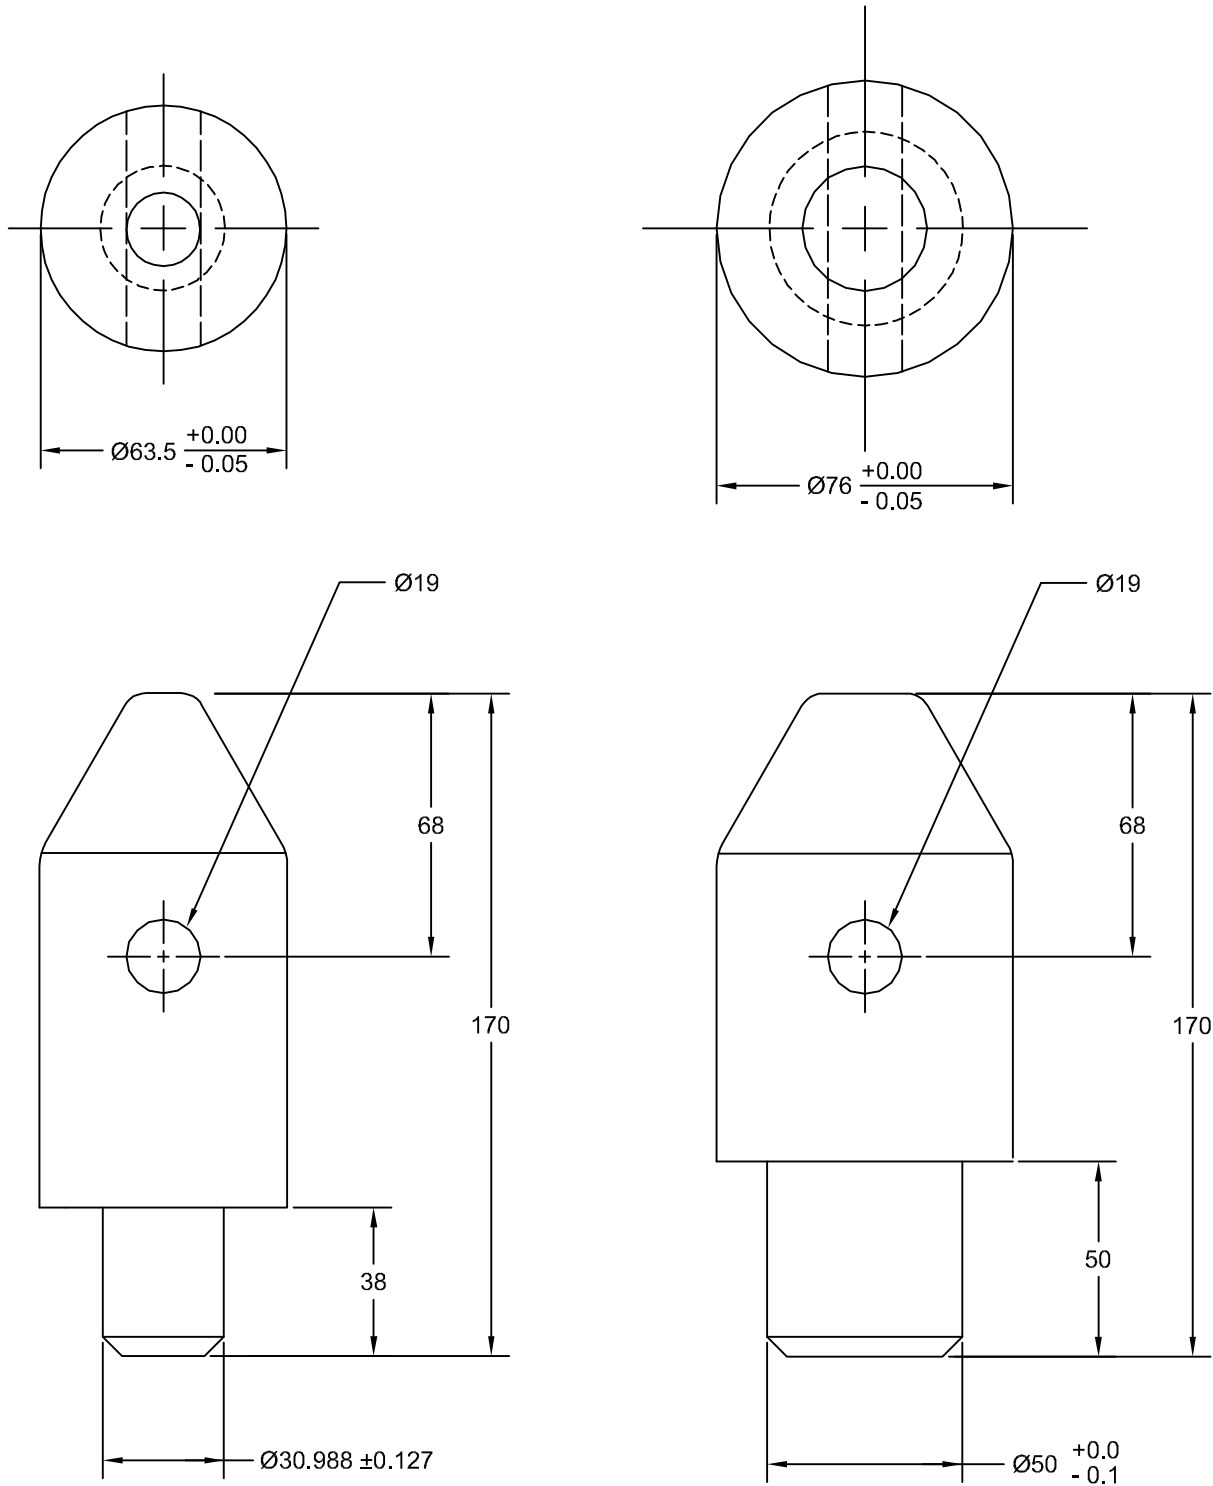

JOLICO J-B TOOL

PRINTED COPY IS
UNCONTROLLED

LOWER DIE LOCATING PIN FOR CHICAGO STAMPING PLANT

BLANKER PRESS

JOLICO NUMBER	FORD PART NUMBER
J - 996315	WDX15 - 80 - 1701

JOLICO NUMBER	FORD PART NUMBER
J - 996310	WDX15 - 80 - 1601