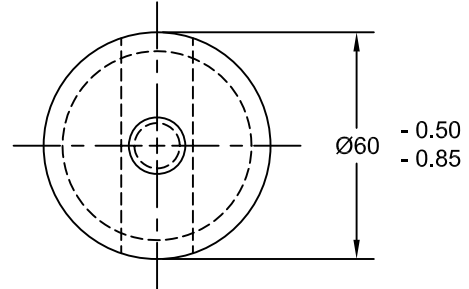

JOLICO J-B TOOL

PRINTED COPY IS
UNCONTROLLED

LOWER DIE LOCATING PIN

FOR HERMOSILLO STAMPING

JOLICO NUMBER	FORD PART NUMBER
J - 996325	WDX15 - 90 - 0101

FOR GLOBAL CROSSBAR PRESSES 4600 X 2500

JOLICO NUMBER	FORD PART NUMBER
J - 996328	WDX15 - 90 - 1260150