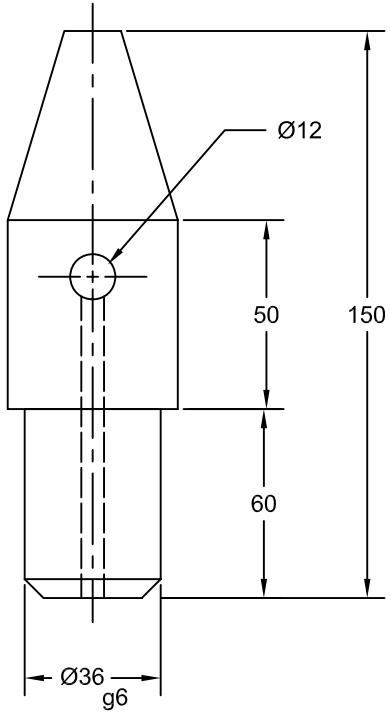

JOLICO J-B TOOL

PRINTED COPY IS
UNCONTROLLED

LOWER DIE LOCATING PIN

FOR HERMOSILLO STAMPING

JOLICO NUMBER	FORD PART NUMBER
J - 996325	WDX15 - 90 - 0101

FOR GLOBAL CROSSBAR PRESSES 4600 X 2500

JOLICO NUMBER	FORD PART NUMBER
J - 996328	WDX15 - 90 - 1260150