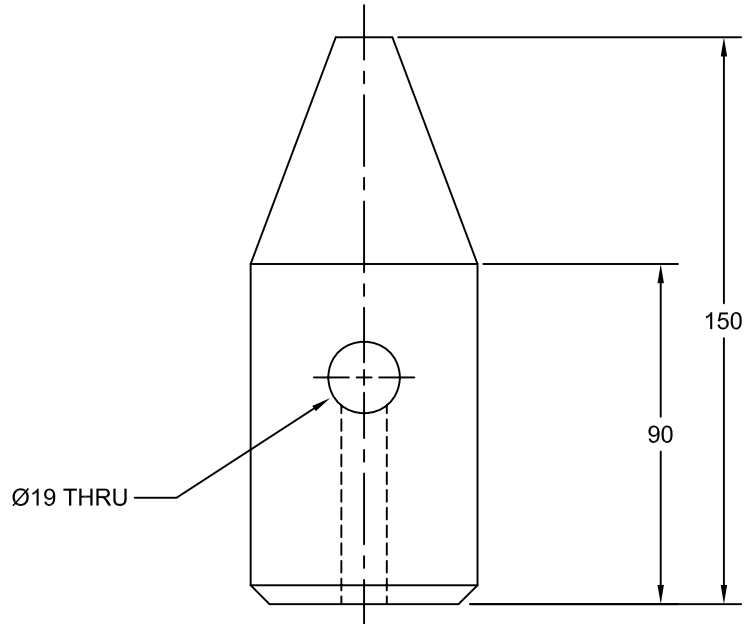

JOLICO J-B TOOL

PRINTED COPY IS
UNCONTROLLED

LOWER DIE LOCATING PIN

FOR HERMOSILLO STAMPING

JOLICO NUMBER	FORD PART NUMBER
J - 996325	WDX15 - 90 - 0101

FOR GLOBAL CROSSBAR PRESSES 4600 X 2500

JOLICO NUMBER	FORD PART NUMBER
J - 996328	WDX15 - 90 - 1260150