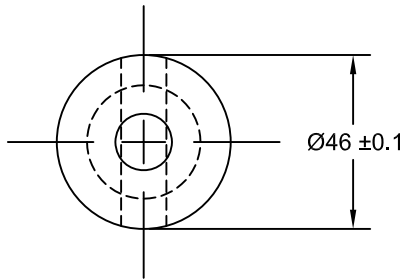

JOLICO J-B TOOL

PRINTED COPY IS
UNCONTROLLED

LOWER DIE LOCATING PIN

FOR HERMOSILLO STAMPING

JOLICO NUMBER	FORD PART NUMBER
J - 996325	WDX15 - 90 - 0101

FOR GLOBAL CROSSBAR PRESSES 4600 X 2500

JOLICO NUMBER	FORD PART NUMBER
J - 996328	WDX15 - 90 - 1260150