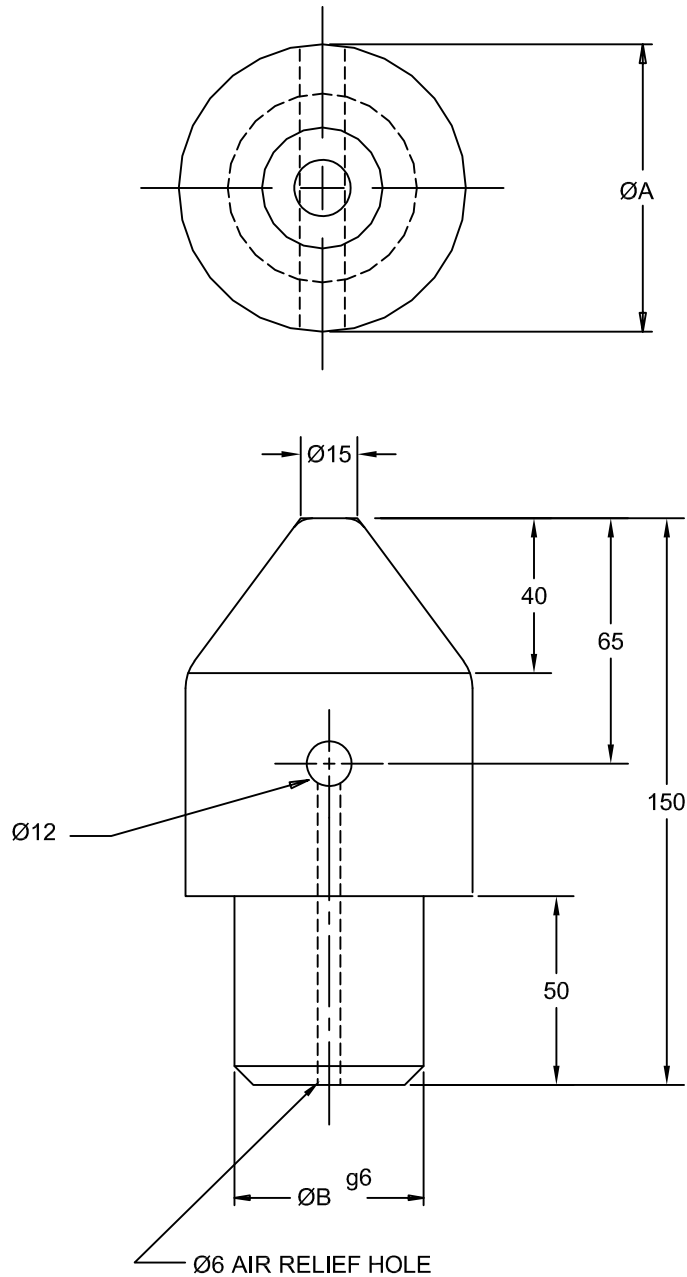

## RISER LOWER DIE LOCATING PIN

JOLICO NUMBER	FORD PART NUMBER	A	B	STAMPING PLANT
J - 996330	WDX15-80-1260	$\varnothing 59.69^{+0.00}_{-0.05}$	50	FOR ALL CROSSBAR PRESS LINES WITH DIE LOCATING PIN NOT ON CENTERLINE OF PRESS
J - 996331	WDX15-80-1246	$\varnothing 46 \pm 0.1$	36	FLAT ROCK & HERMOSILLO
J - 996332	WDX15-80-1276	$\varnothing 76^{+0.00}_{-0.05}$	50	USE ON PRESS LINES WITH CENTER LINE PIN LOCATING. (INCH PRESS LINES).